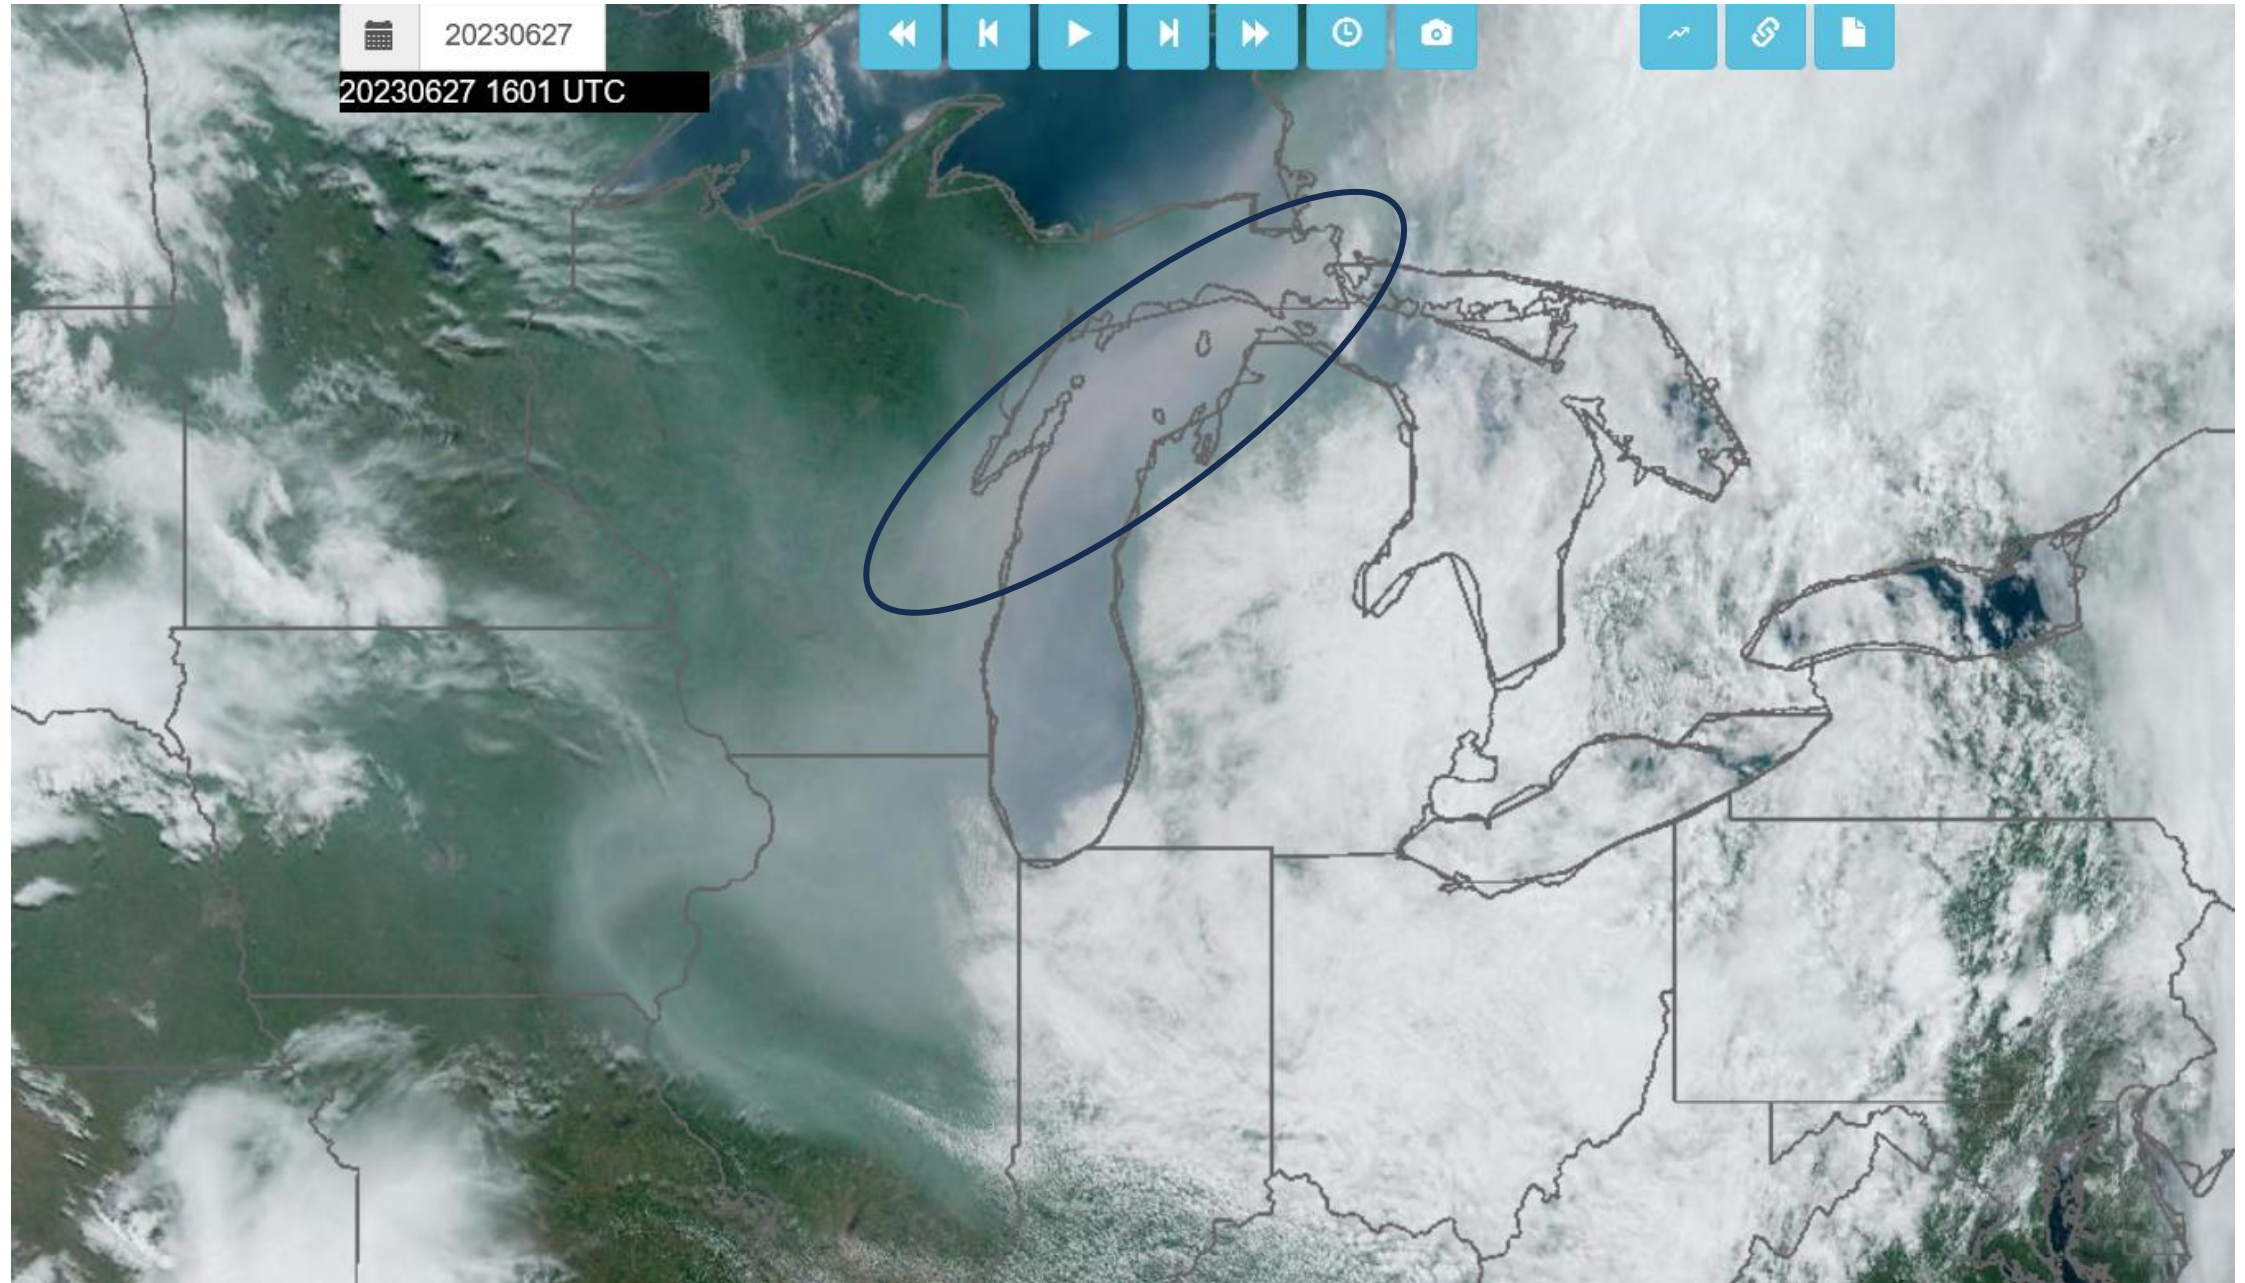

MICHIGAN DEPARTMENT OF
ENVIRONMENT, GREAT LAKES, AND ENERGY

Canadian Wildfire Smoke

Jim Haywood

Senior Meteorologist

Air Quality Division

Strategy Development Unit (SDU)

October 19, 2023

A photograph of a forest fire. The scene is dominated by thick, billowing plumes of orange and yellow smoke that rise from the ground, partially obscuring the dark silhouettes of trees in the background. The lighting is intense and warm, characteristic of a large fire. The overall atmosphere is one of a significant wildfire event.

Phew!!! Glad That's Done!!!!

What are the Odds of That Ever Happening Again???

June 27, 2023

June 27, 2023

June 27, 2023 – PM-2.5

Mackinac Bridge

Live

June 27, 2023 – PM-2.5 – 1st Statewide Action Day Advisory