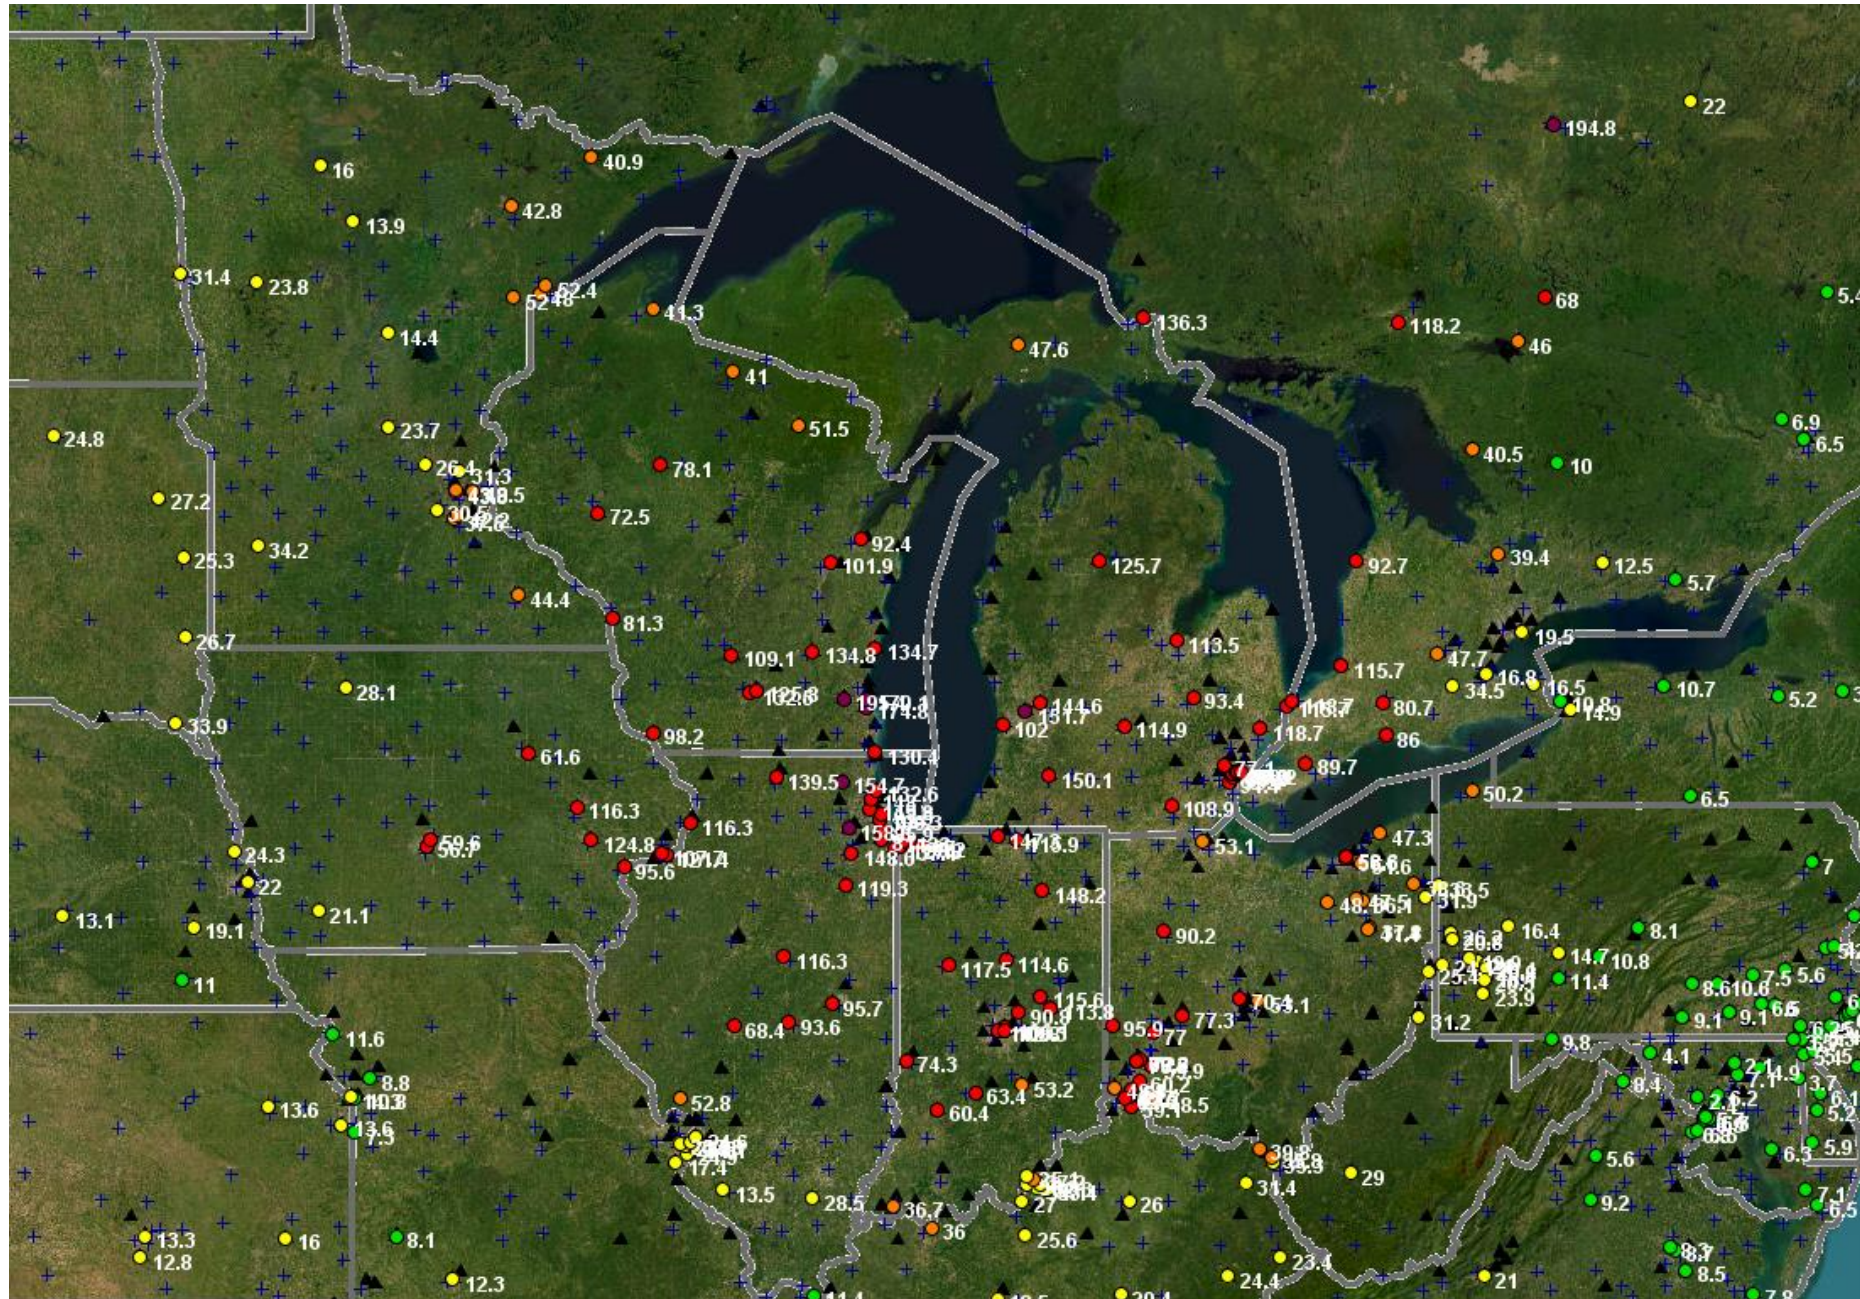

June 07, 2023

June 07, 2023

June 07, 2023

New York City

New York City

Date				7	7	6	6	6	2	9	8
yyyymmdd	Day	West	Central	Grand Rapids	Holland	Jenison	Kalamazoo	Flint	Houghton Lake	Lansing	Seney
20230527	Sat			9.9	9.6	9.8	12.5	12.1	8.6	11.9	5.9
20230528	Sun			12.8	10.9	12.0	18.1	15.7	10.0	13.9	7.4
20230529	Mon			11.1	12.9	14.0	17.1	15.5	10.9	11.1	9.3
20230530	Tue			13.3	11.5	12.4	14.0	14.4	11.0	12.8	10.3
20230531	Wed			9.5	6.6	8.9	9.7	14.4	12.6	9.8	12.0
20230601	Thu			11.1	11.4	10.4	11.6	13.4	11.5	10.7	13.9
20230602	Fri			14.0	10.9	12.9	18.7	14.2	13.4	14.4	12.9
20230603	Sat		1	25.2	16.0	23.3	25.6	23.3	33.1	28.5	36.8
20230604	Sun		1	26.7	23.2	26.2	14.2	13.5	27.2	17.9	47.6
20230605	Mon		1	23.6	15.1	22.3	21.9	20.3	26.5	22.1	40.4
20230606	Tue	1		31.2	28.1	32.7	37.2	26.8	23.7	27.0	10.1
20230607	Wed	1	2	36.1	15.7	27.5	28.8	41.8	20.4	52.4	8.7
20230608	Thu	2	1	37.3	20.4	40.9	29.1	28.1	19.8	49.8	7.8
20230609	Fri	1	1	23.6	14.3	19.6	37.5	29.2	25.2	38.2	12.5
20230610	Sat			22.7	17.9	24.0	23.7	17.2	16.0	19.5	9.8
20230611	Sun			13.0	10.6	13.5	18.0	15.2	9.8	13.7	6.8
20230612	Mon			7.6	3.6	7.2	9.1	10.2	7.2	8.7	6.7
20230613	Tue			9.2	10.4	9.0	10.6	11.7	7.8	9.2	6.0
20230614	Wed			8.6		7.5	8.4	13.0	7.8	8.8	9.3
20230615	Thu			10.7		11.3	15.9	11.7	8.8	11.3	9.6
20230616	Fri			22.3	19.4	19.6	22.6	28.2	19.0	28.5	8.3
20230617	Sat			26.4	22.4	25.8		25.2	10.4	16.3	7.3
20230618	Sun			33.4	23.3	32.0		19.7	19.9	21.5	18.9
20230619	Mon			20.0	0.0	19.1		20.5	17.7	18.5	16.7
20230620	Tue			21.5	23.5	21.7		18.7	16.9	19.6	17.4
20230621	Wed			16.7	21.7	17.3		12.8	12.5	18.2	17.3

Phew!!! Glad That's Done!!!!

What are the Odds of That Ever Happening Again???

June 27, 2023

June 27, 2023

June 27, 2023 – PM-2.5

Mackinac Bridge

Live

June 27, 2023 – PM-2.5 – 1st Statewide Action Day Advisory

June 28, 2023

June 28, 2023 – PM-2.5

June 28, 2023 – PM-2.5

June 28, 2023 – PM-2.5

June 28, 2023 – PM-2.5

June 29, 2023

June 29, 2023 – PM-2.5

June 29, 2023 – Ozone