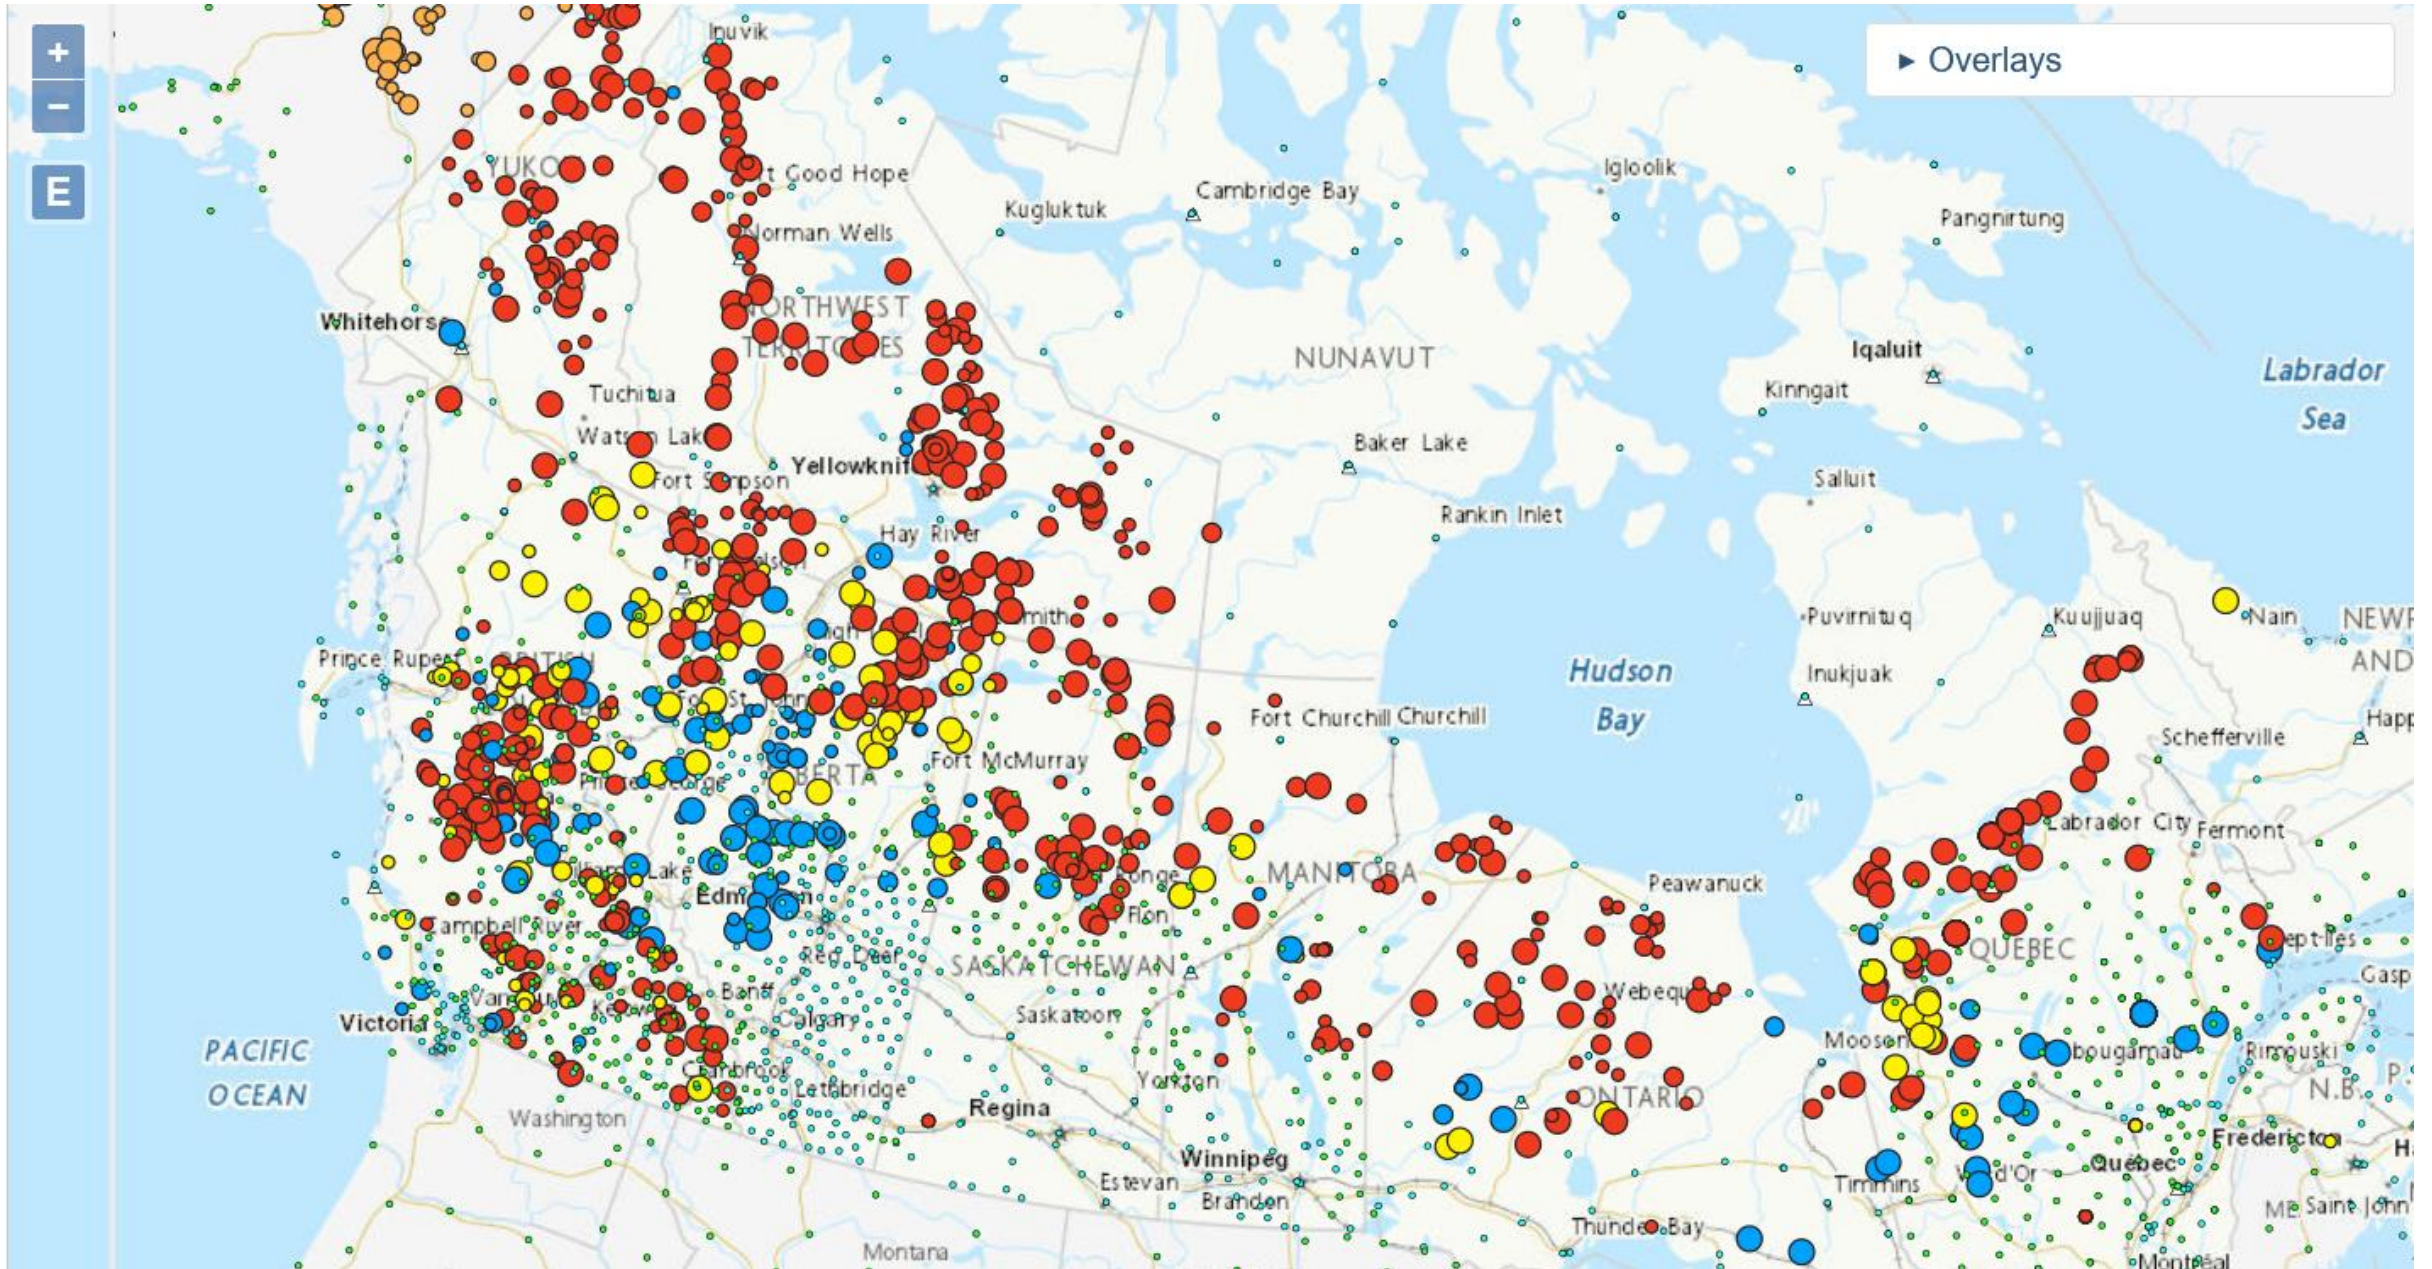

July 31, 2023