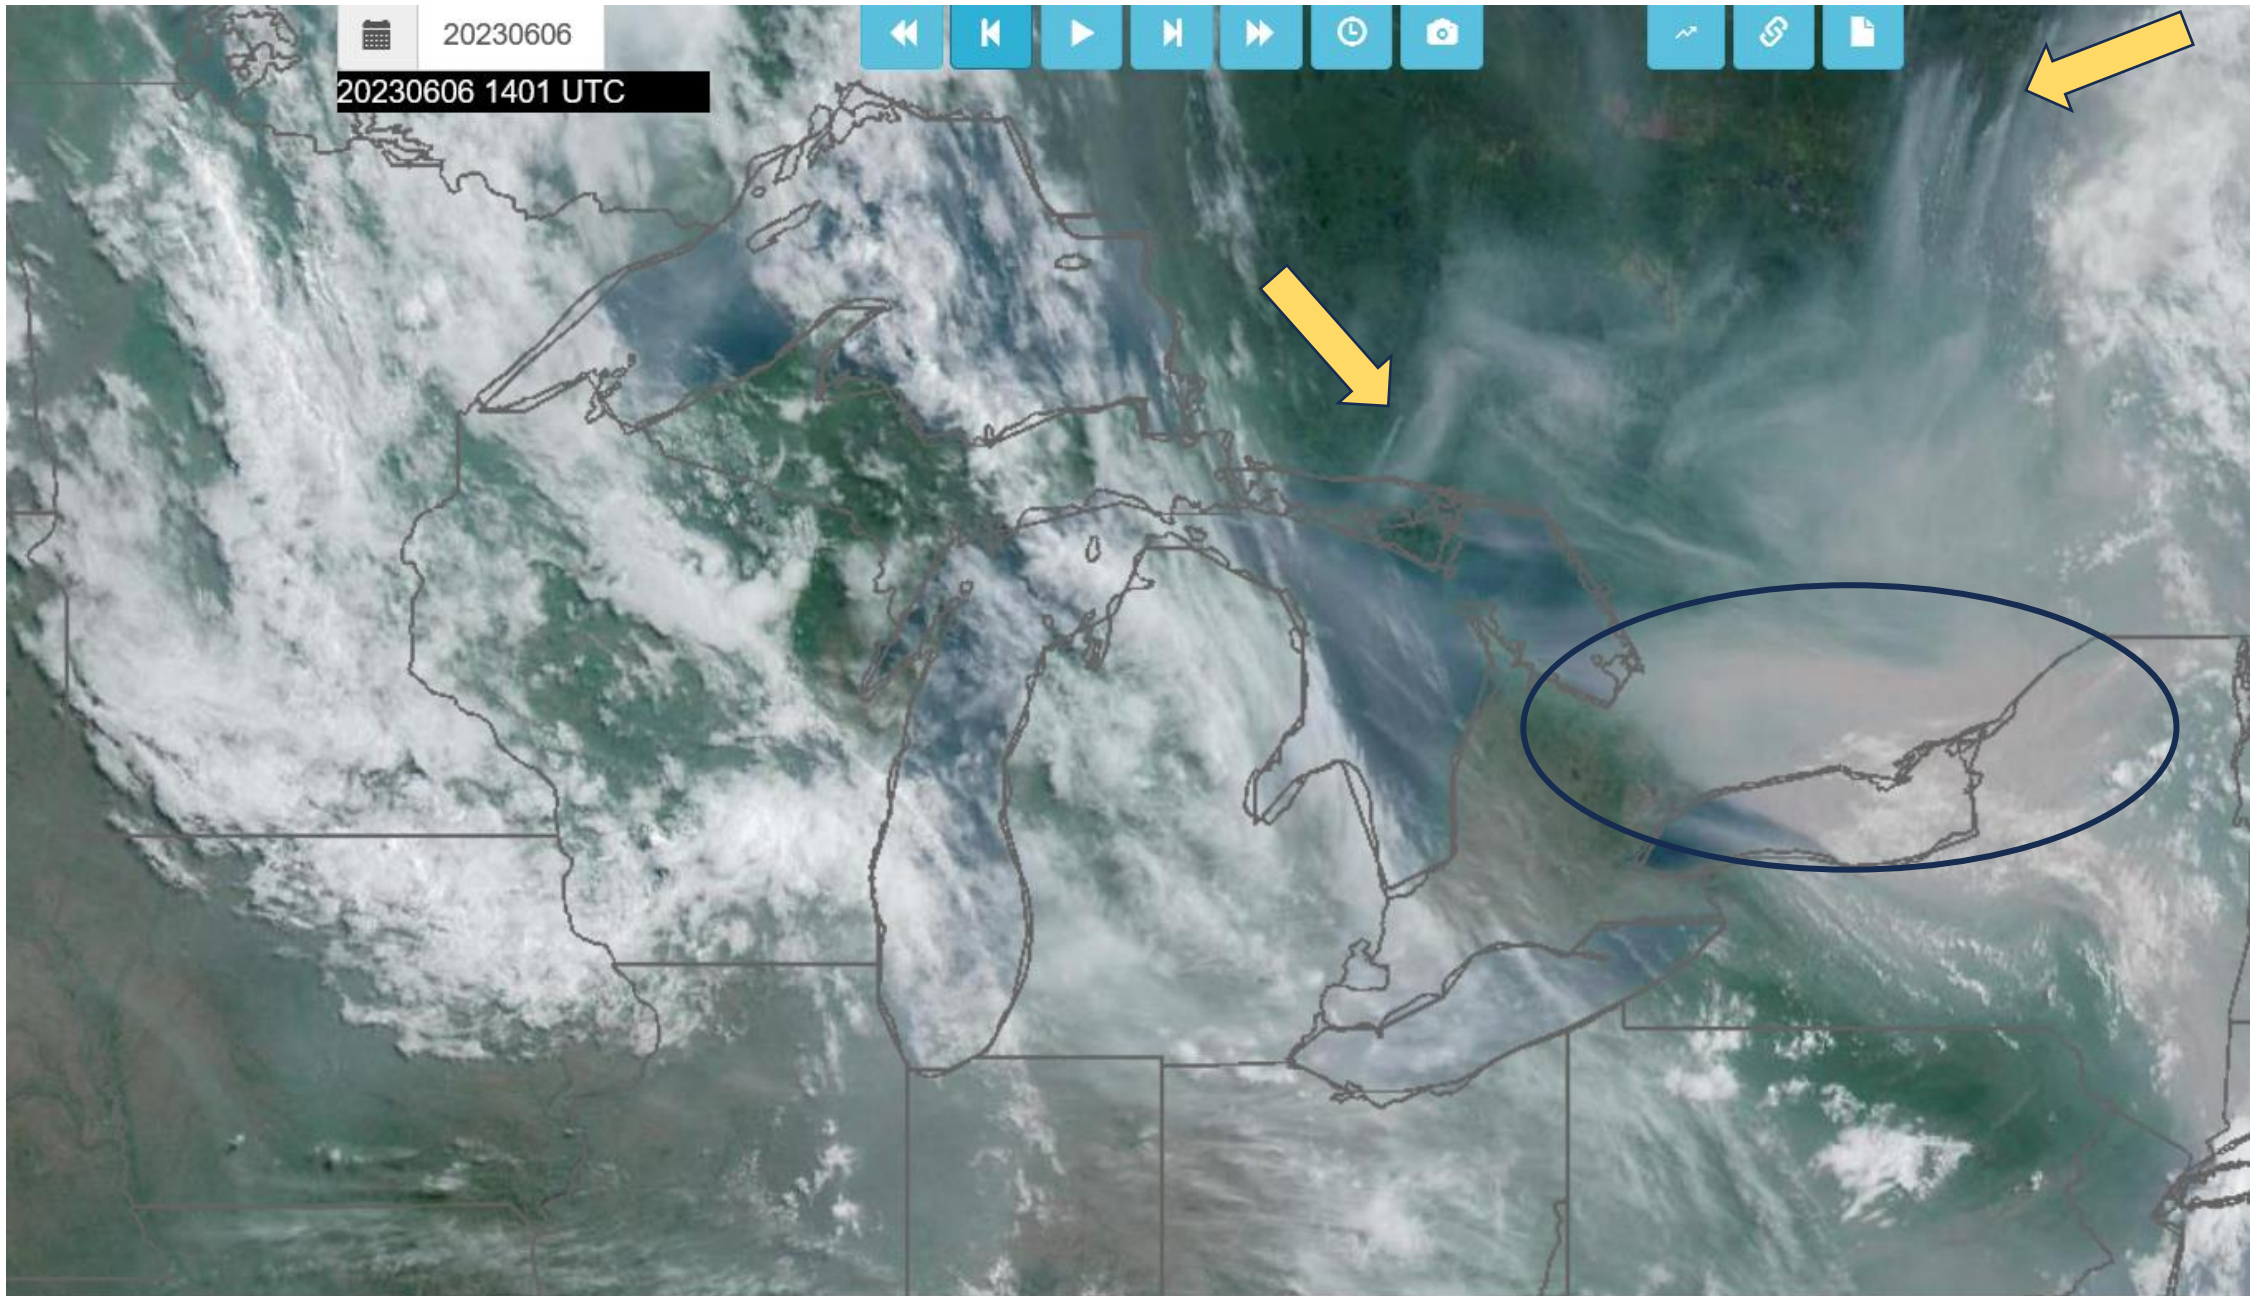

June 06, 2023