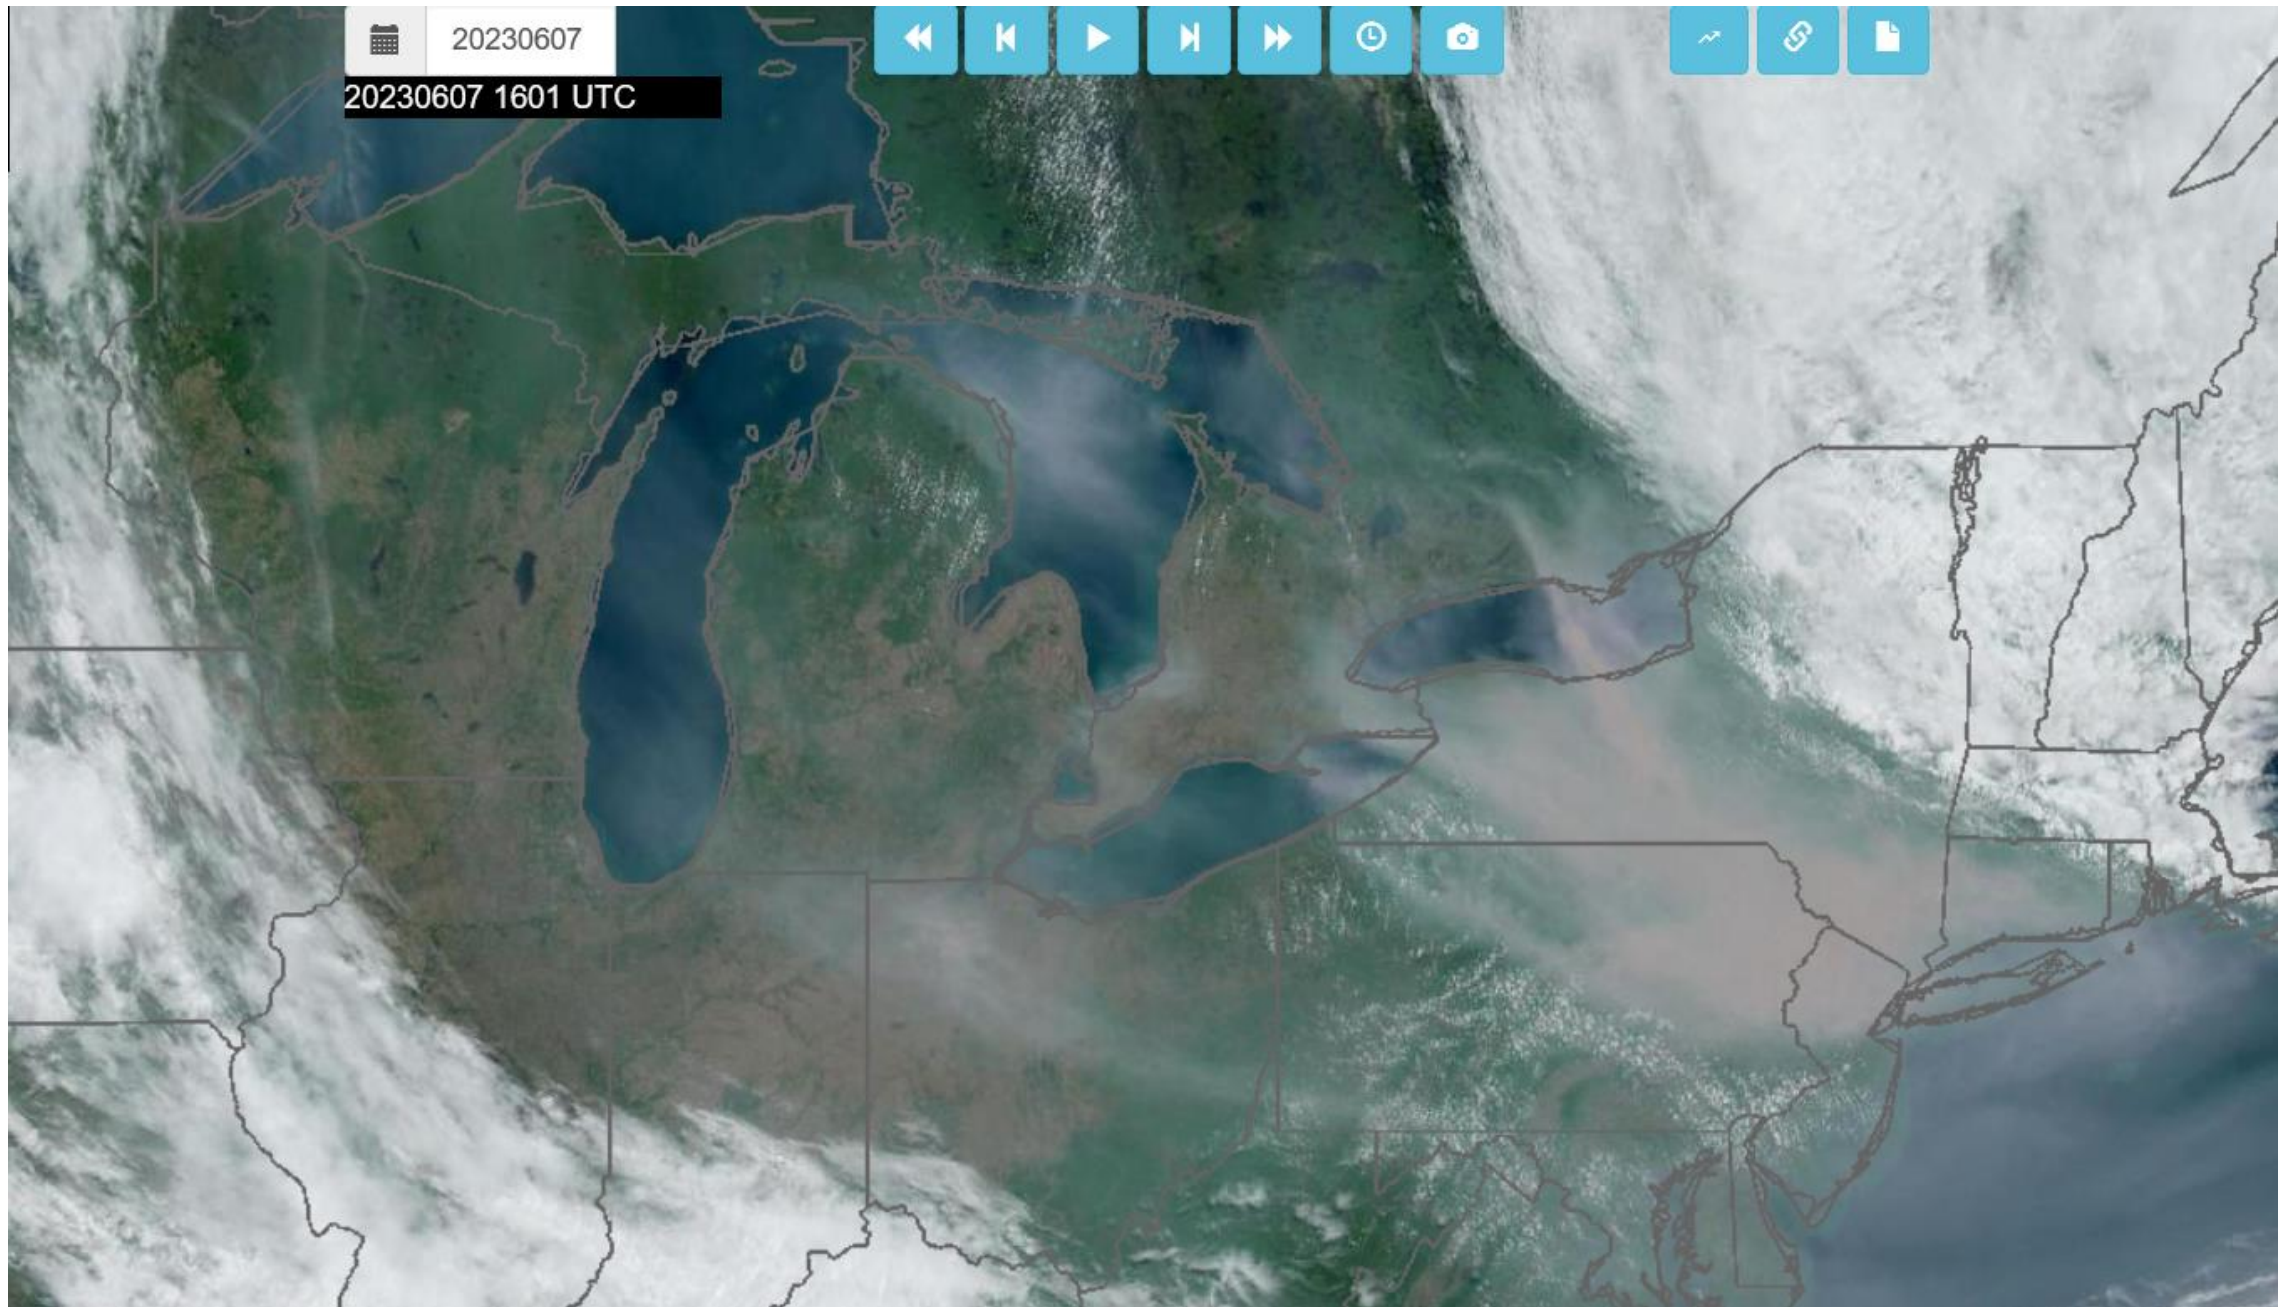

MICHIGAN DEPARTMENT OF
ENVIRONMENT, GREAT LAKES, AND ENERGY

Canadian Wildfire Smoke

Jim Haywood

Senior Meteorologist

Air Quality Division

Strategy Development Unit (SDU)

October 19, 2023

A photograph of a forest fire. The scene is dominated by thick, billowing plumes of orange and yellow smoke that rise from the ground, partially obscuring the dark silhouettes of trees in the background. The lighting is intense and warm, characteristic of a large fire. The overall atmosphere is one of a significant wildfire event.

Air Quality During the Summer of 2023

June 03, 2023

June 03, 2023

June 04, 2023

June 05, 2023

June 06, 2023

June 06, 2023

June 07, 2023