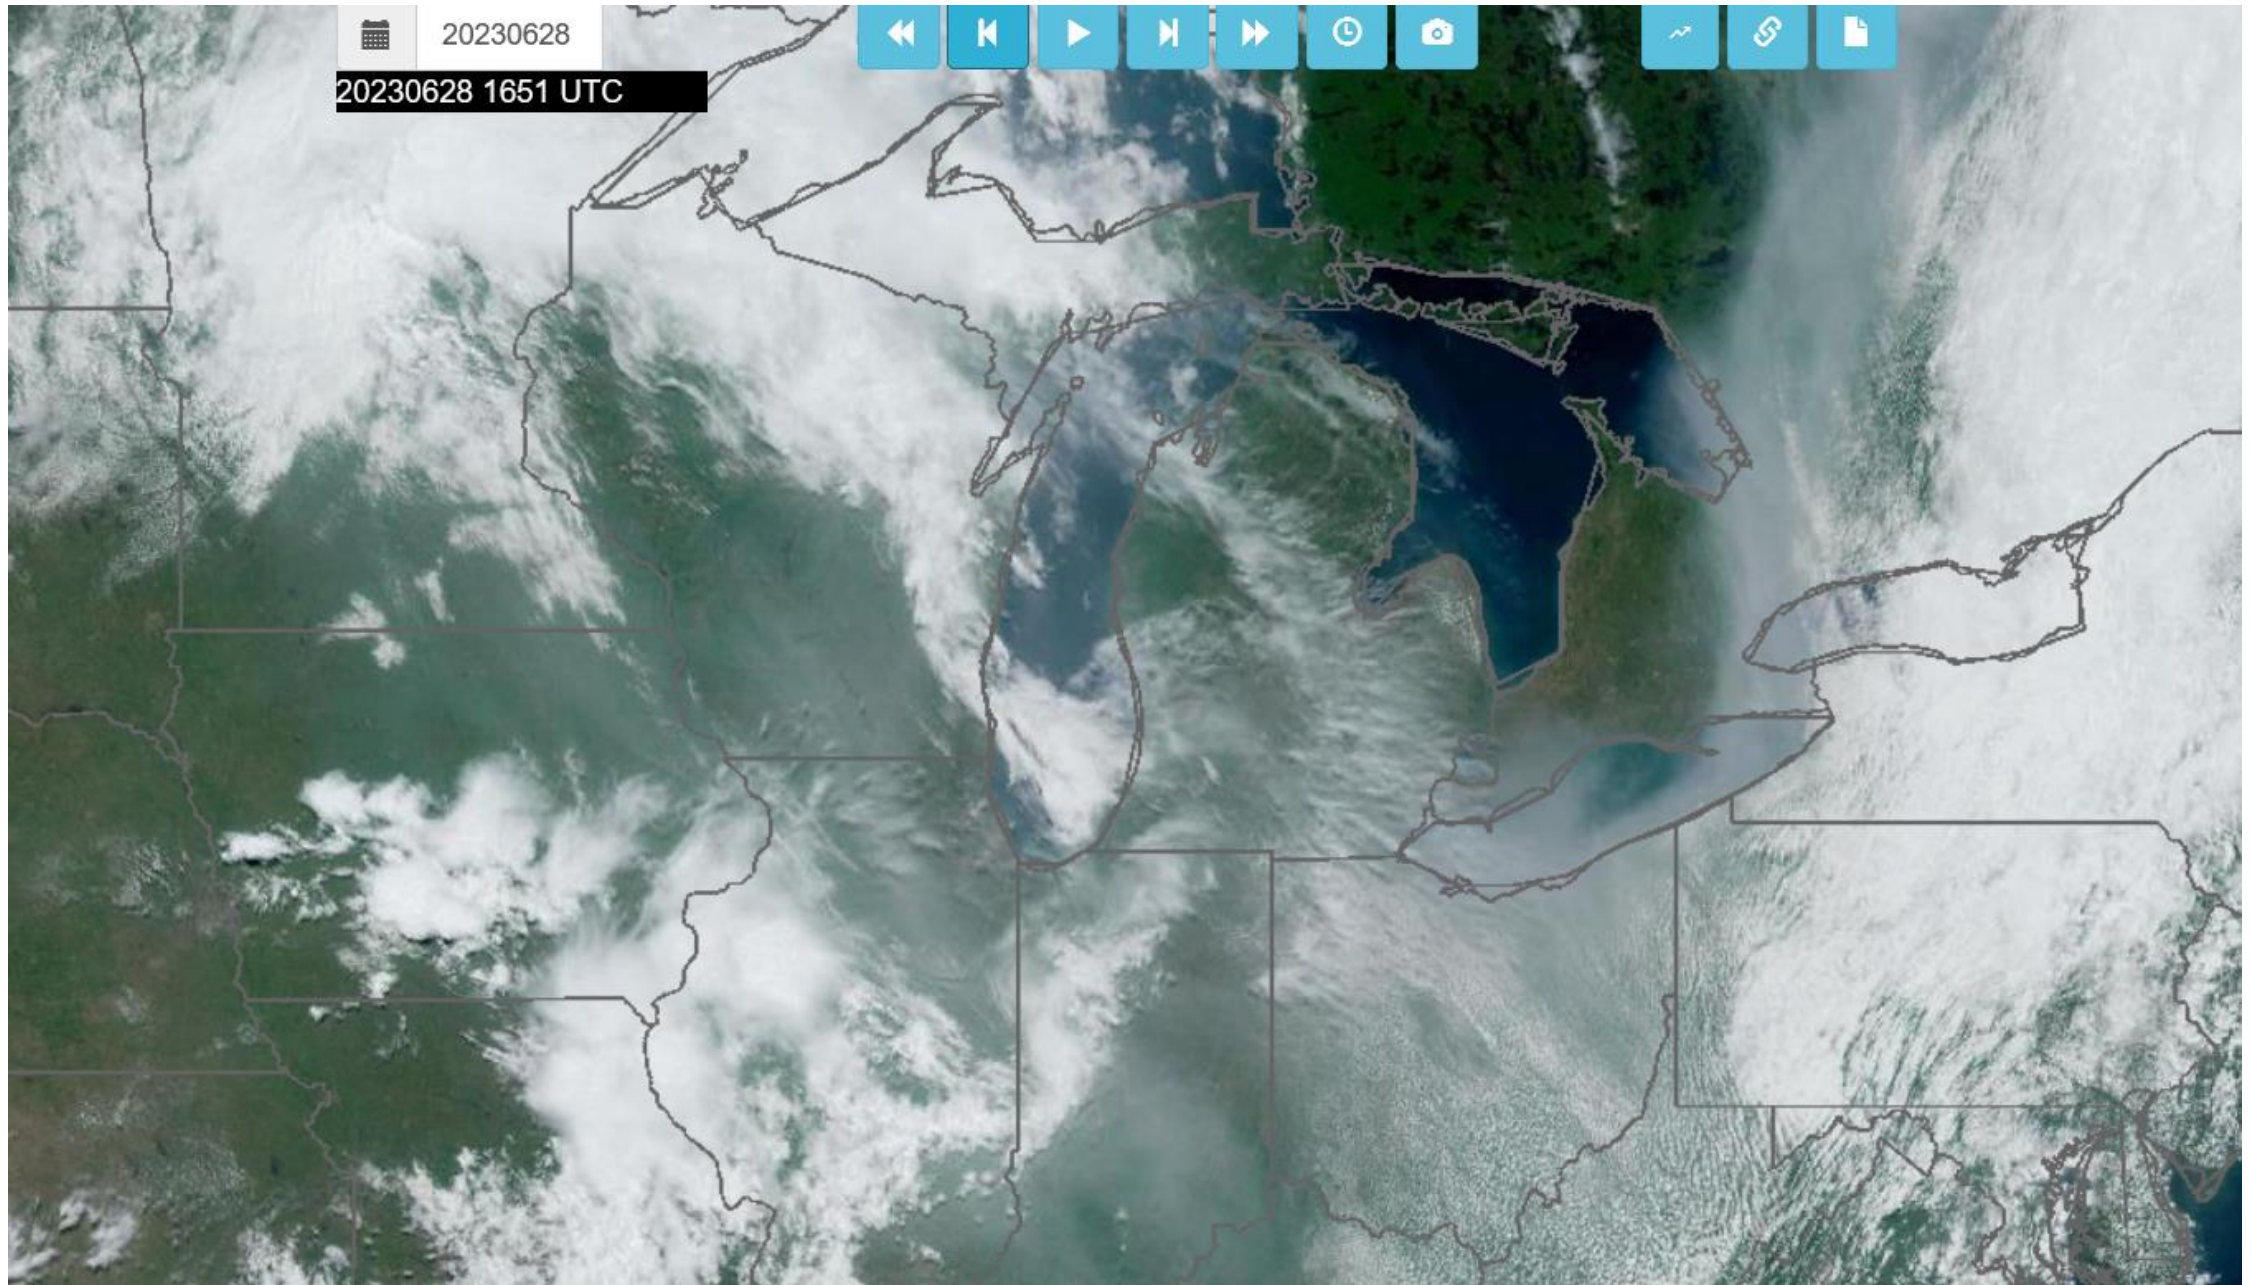

June 28, 2023