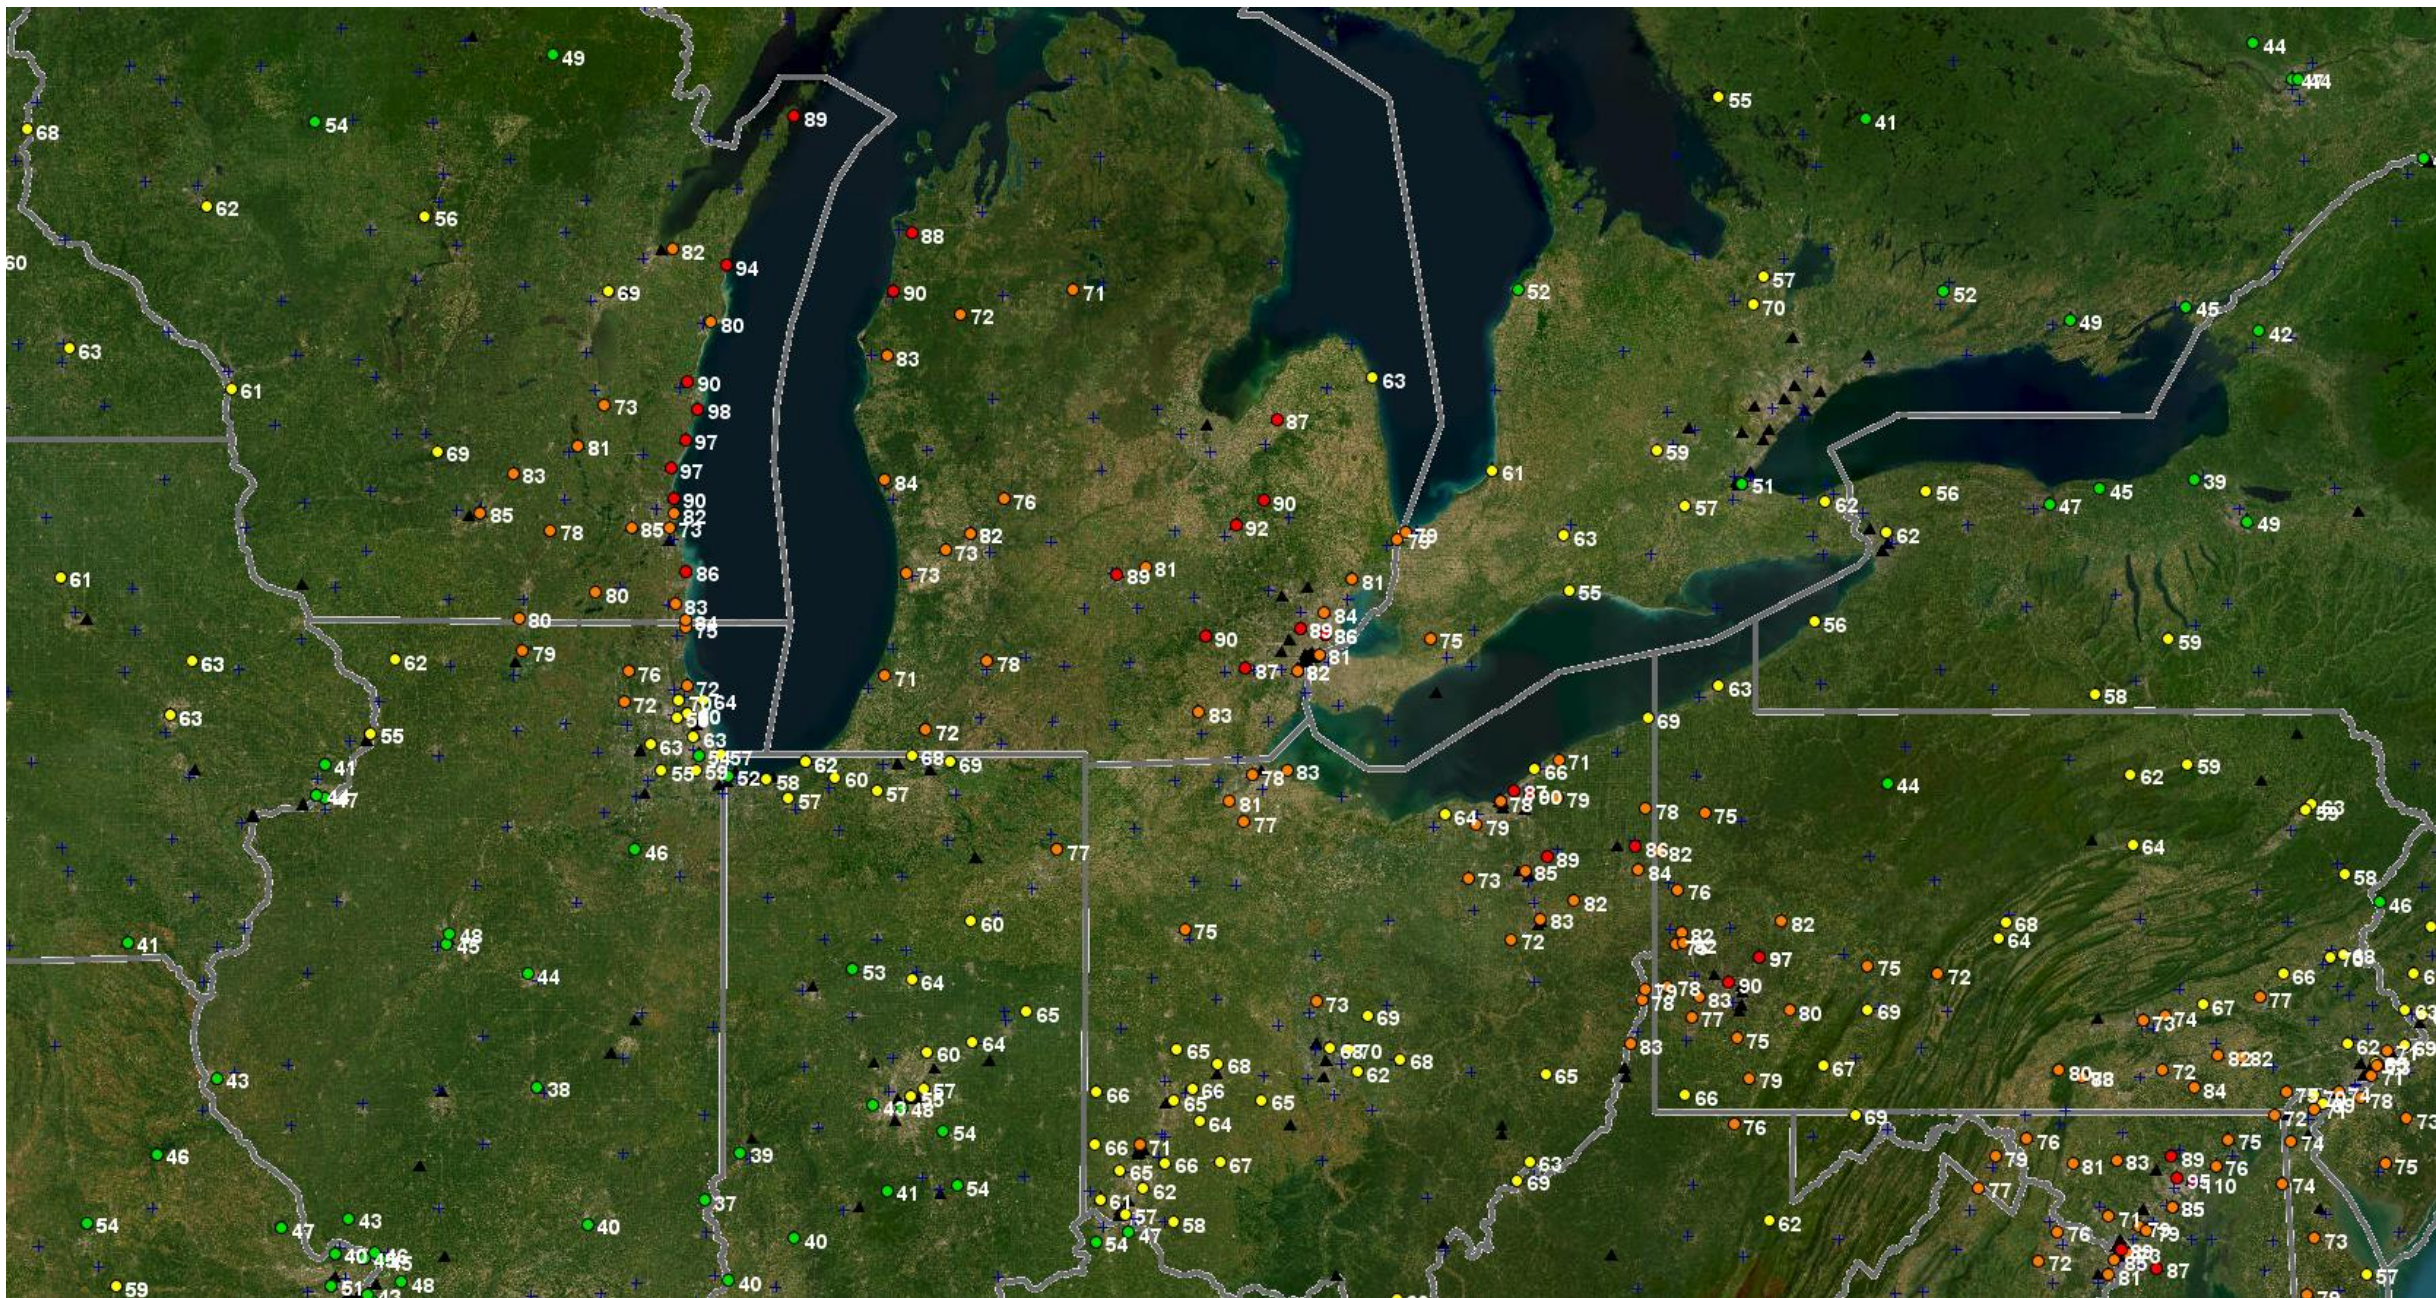

June 28, 2023

June 28, 2023 – PM-2.5

June 28, 2023 – PM-2.5

June 28, 2023 – PM-2.5

June 28, 2023 – PM-2.5

June 29, 2023

June 29, 2023 – PM-2.5

June 29, 2023 – Ozone