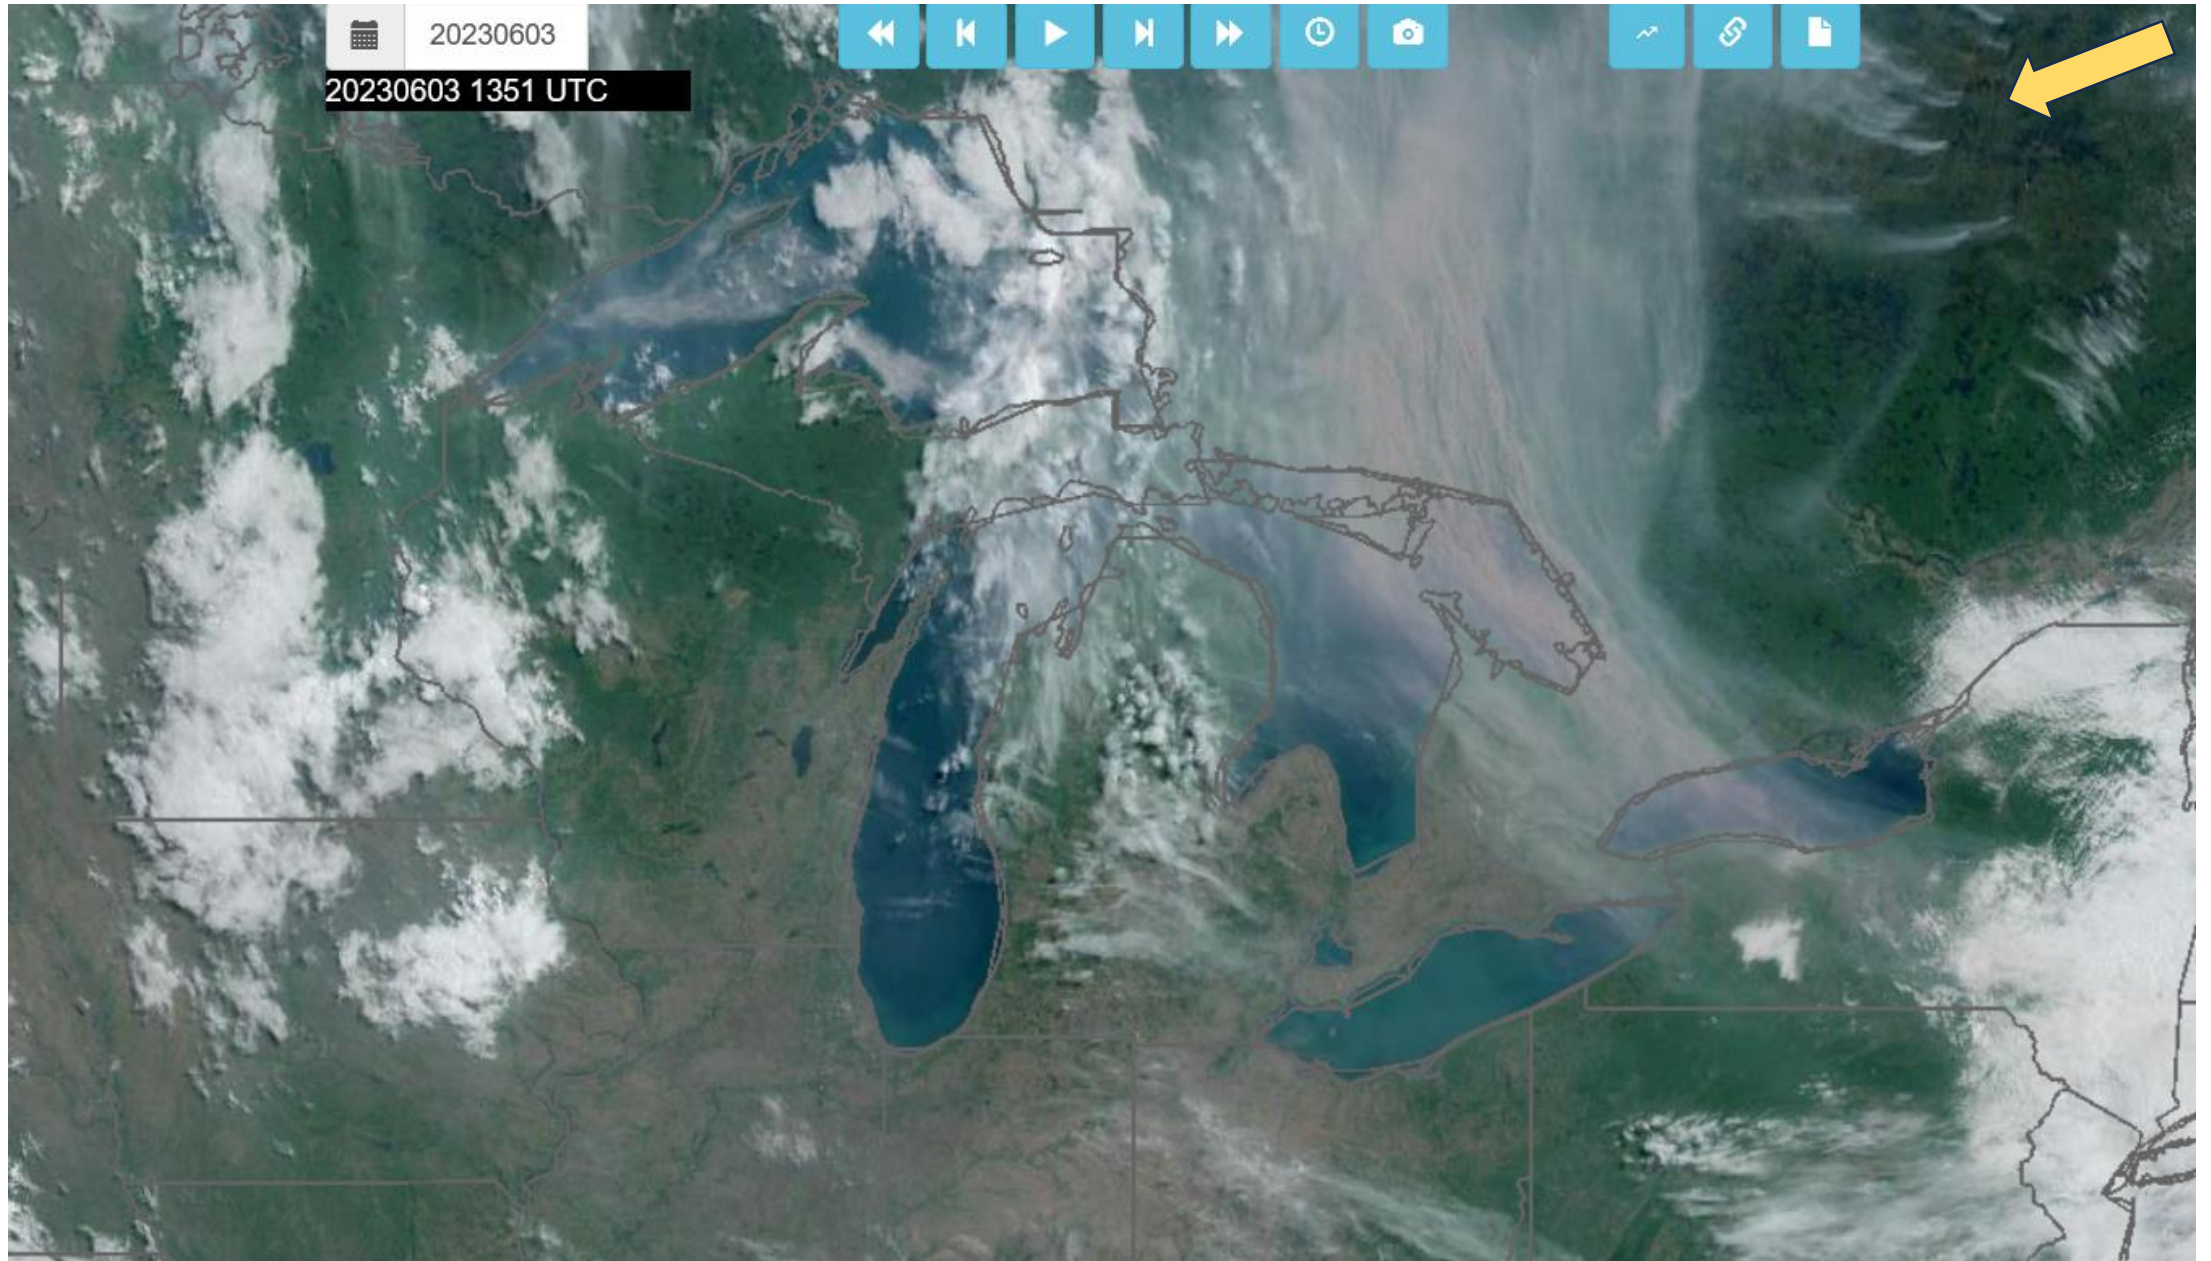

June 03, 2023