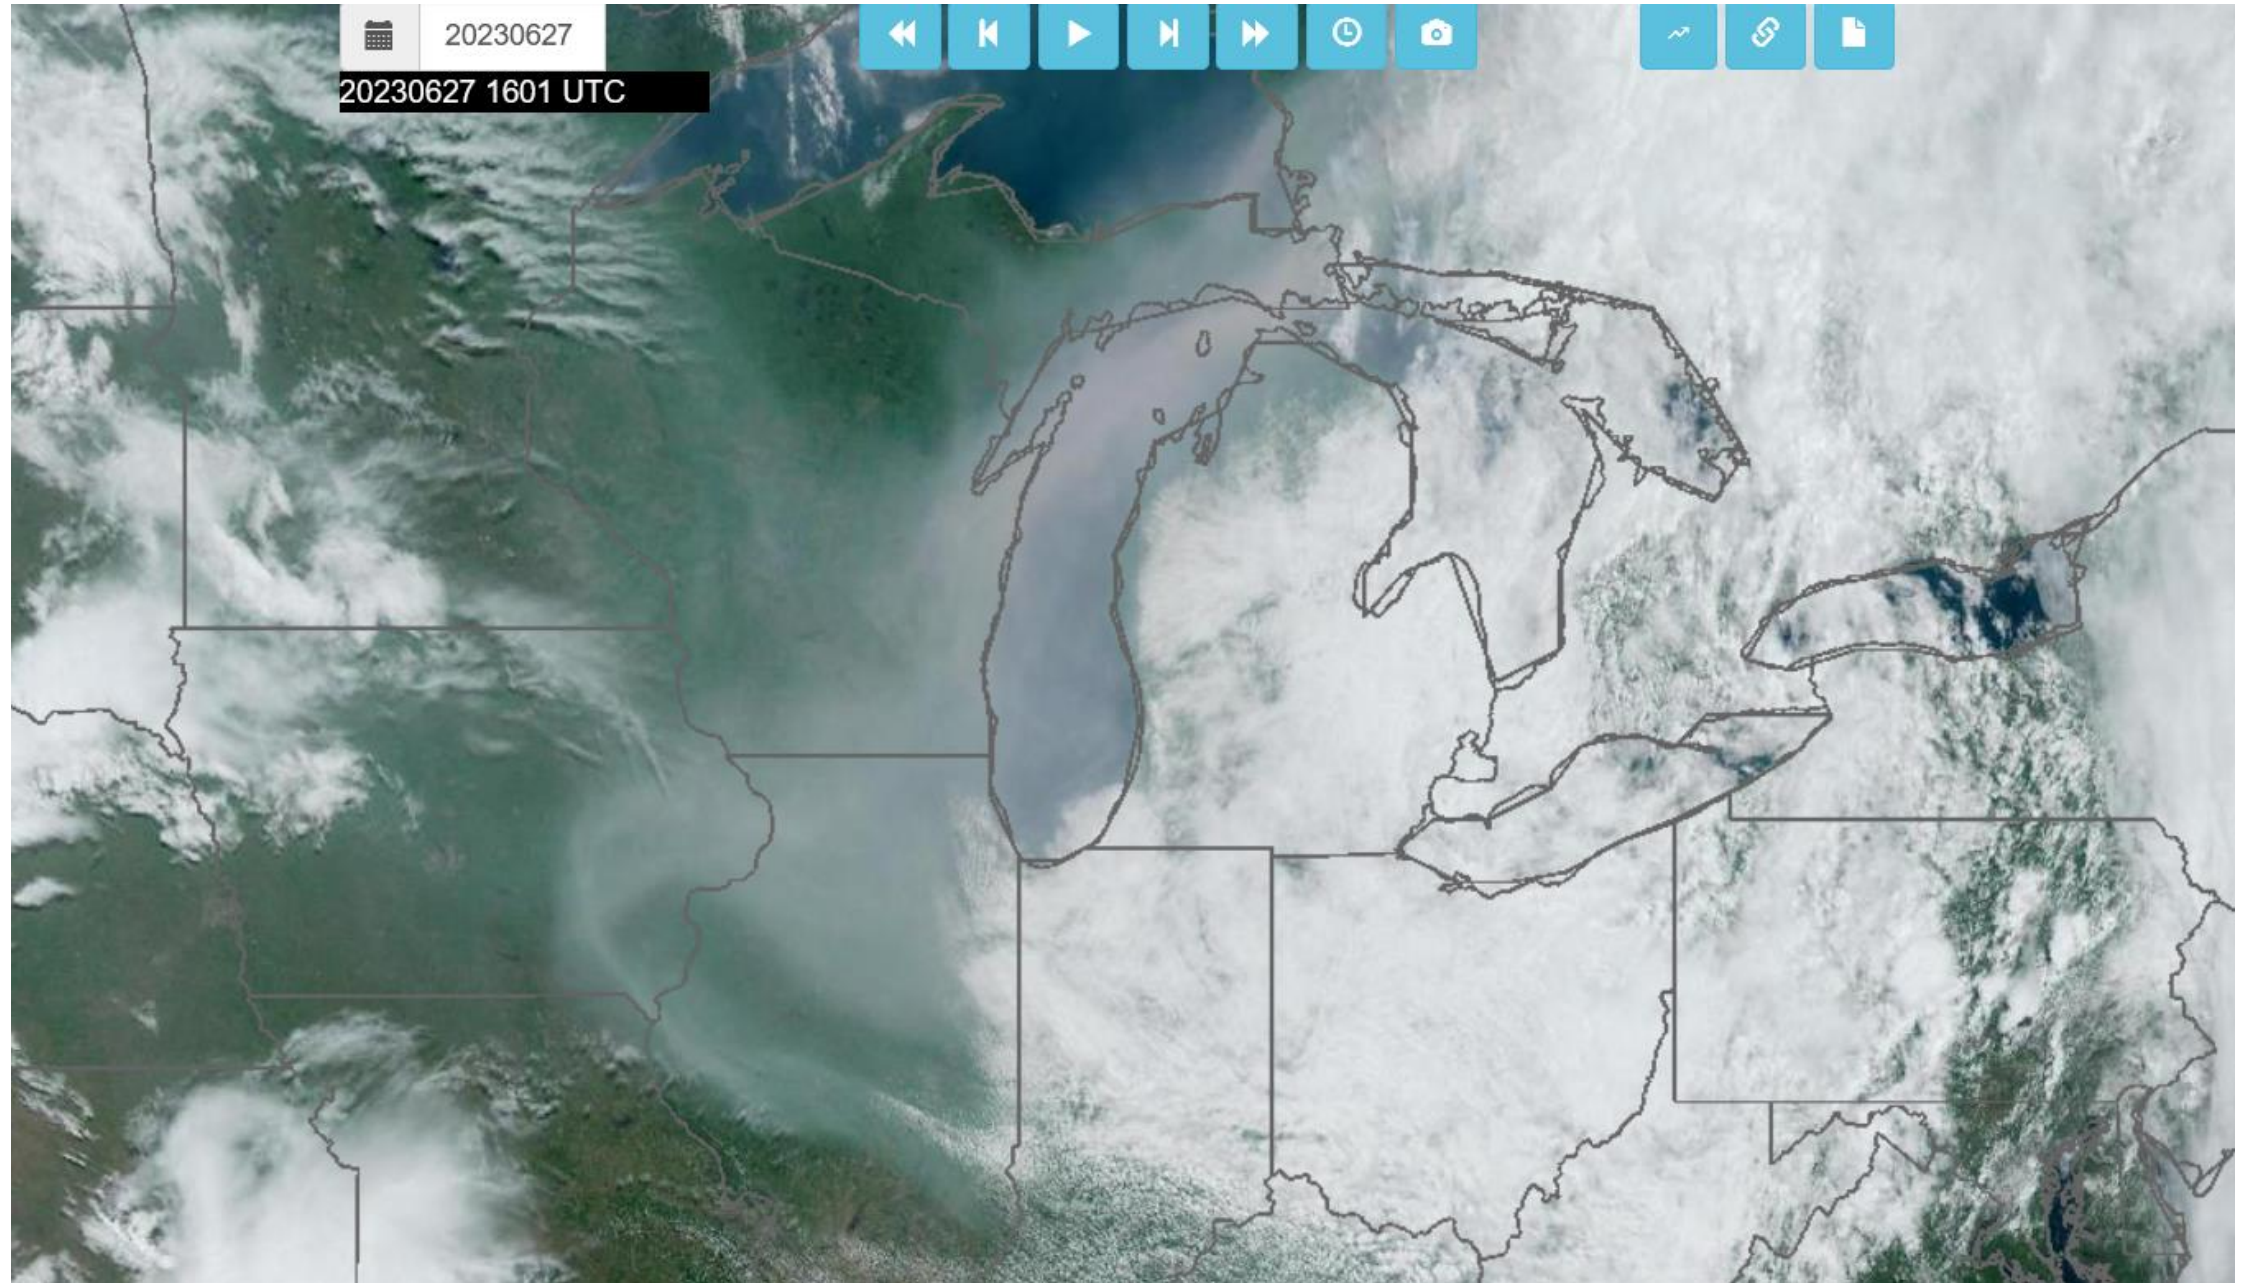

June 27, 2023