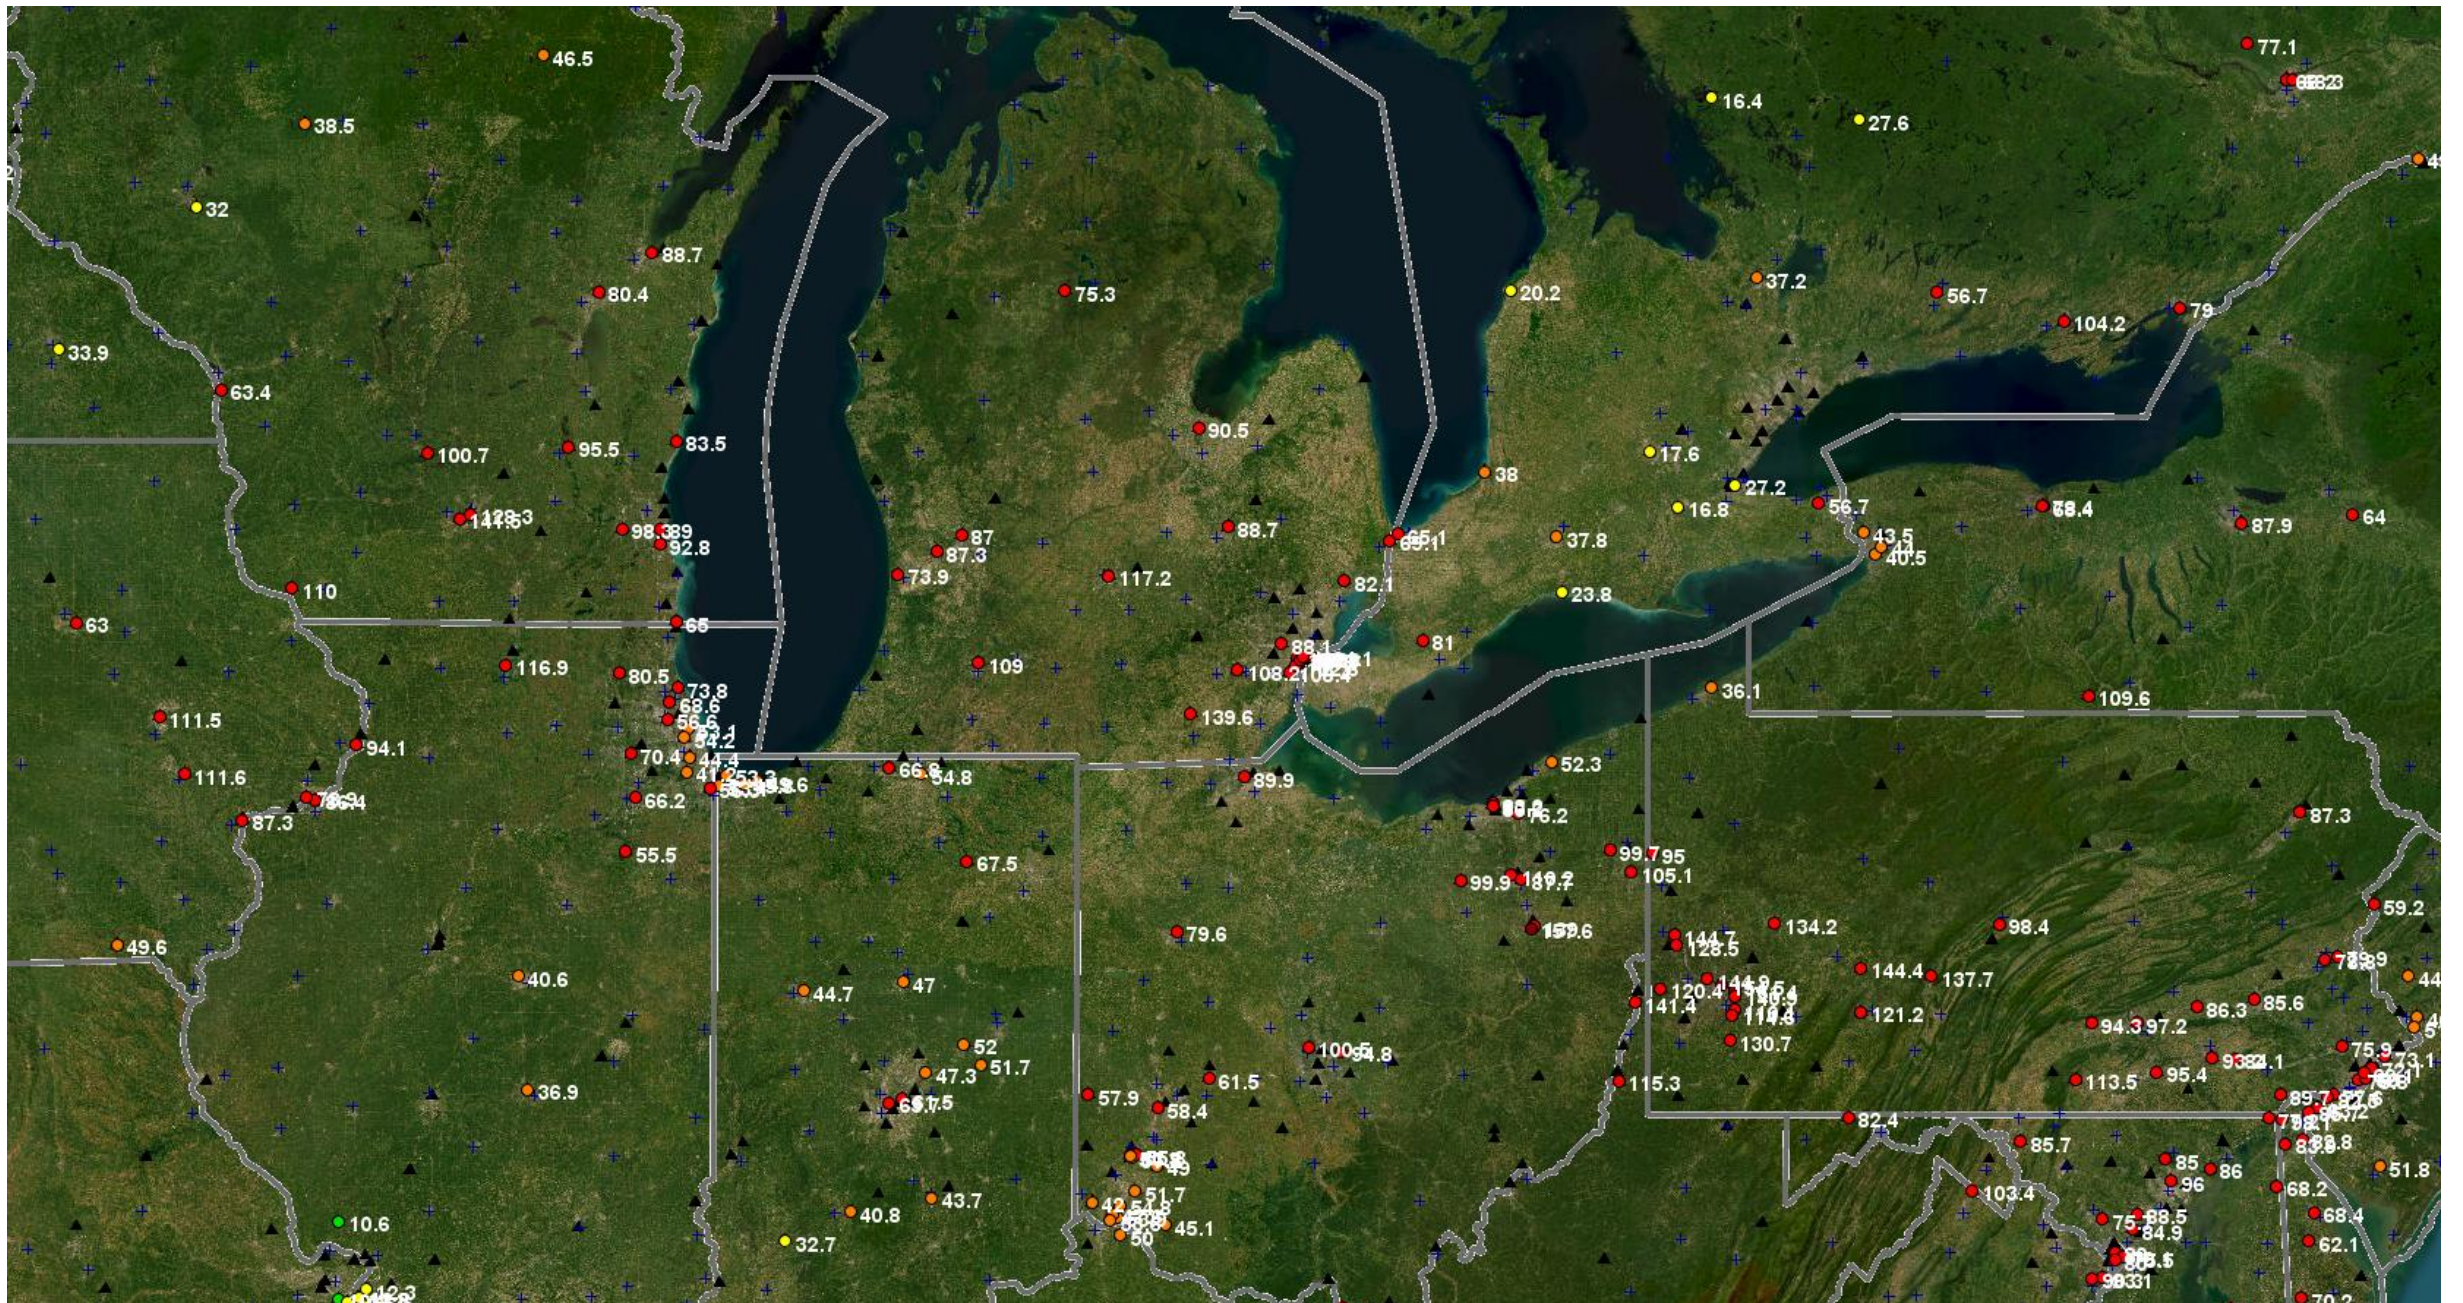

June 28, 2023

June 28, 2023 – PM-2.5

June 28, 2023 – PM-2.5

June 28, 2023 – PM-2.5

June 28, 2023 – PM-2.5

June 29, 2023

June 29, 2023 – PM-2.5

June 29, 2023 – Ozone