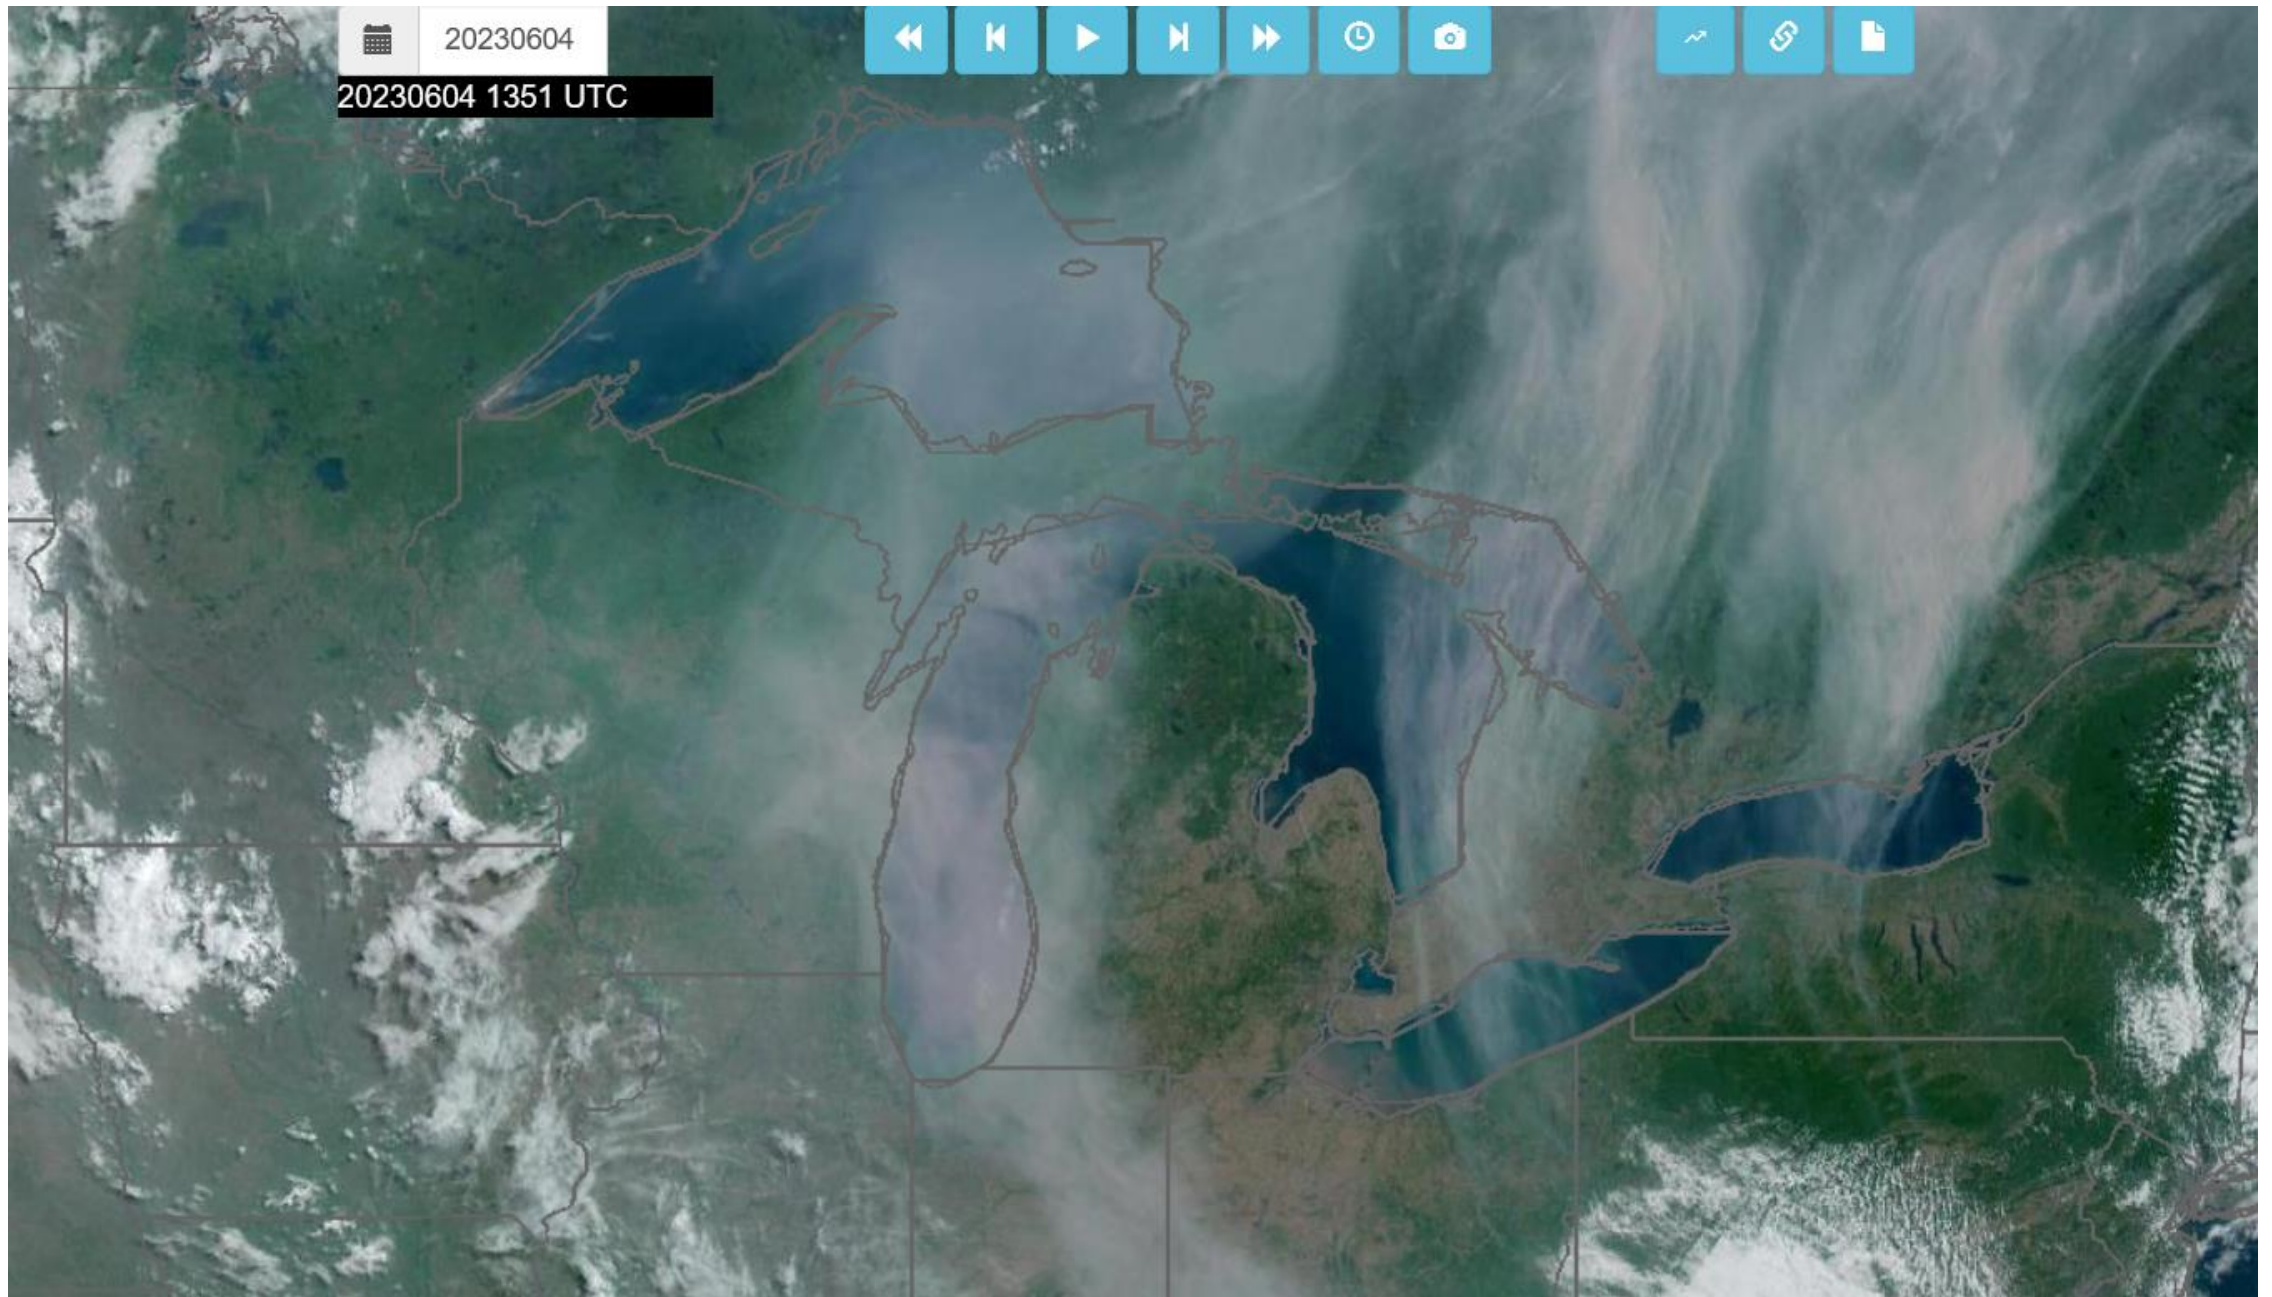

MICHIGAN DEPARTMENT OF
ENVIRONMENT, GREAT LAKES, AND ENERGY

Canadian Wildfire Smoke

Jim Haywood

Senior Meteorologist

Air Quality Division

Strategy Development Unit (SDU)

October 19, 2023

A photograph of a forest fire. The scene is dominated by thick, billowing plumes of orange and yellow smoke that rise from the ground, partially obscuring the dark silhouettes of trees in the background. The lighting is intense and warm, characteristic of a large fire. The overall atmosphere is one of a significant wildfire event.

Air Quality During the Summer of 2023

June 03, 2023

June 03, 2023

June 04, 2023

June 05, 2023

June 06, 2023

June 06, 2023

June 07, 2023