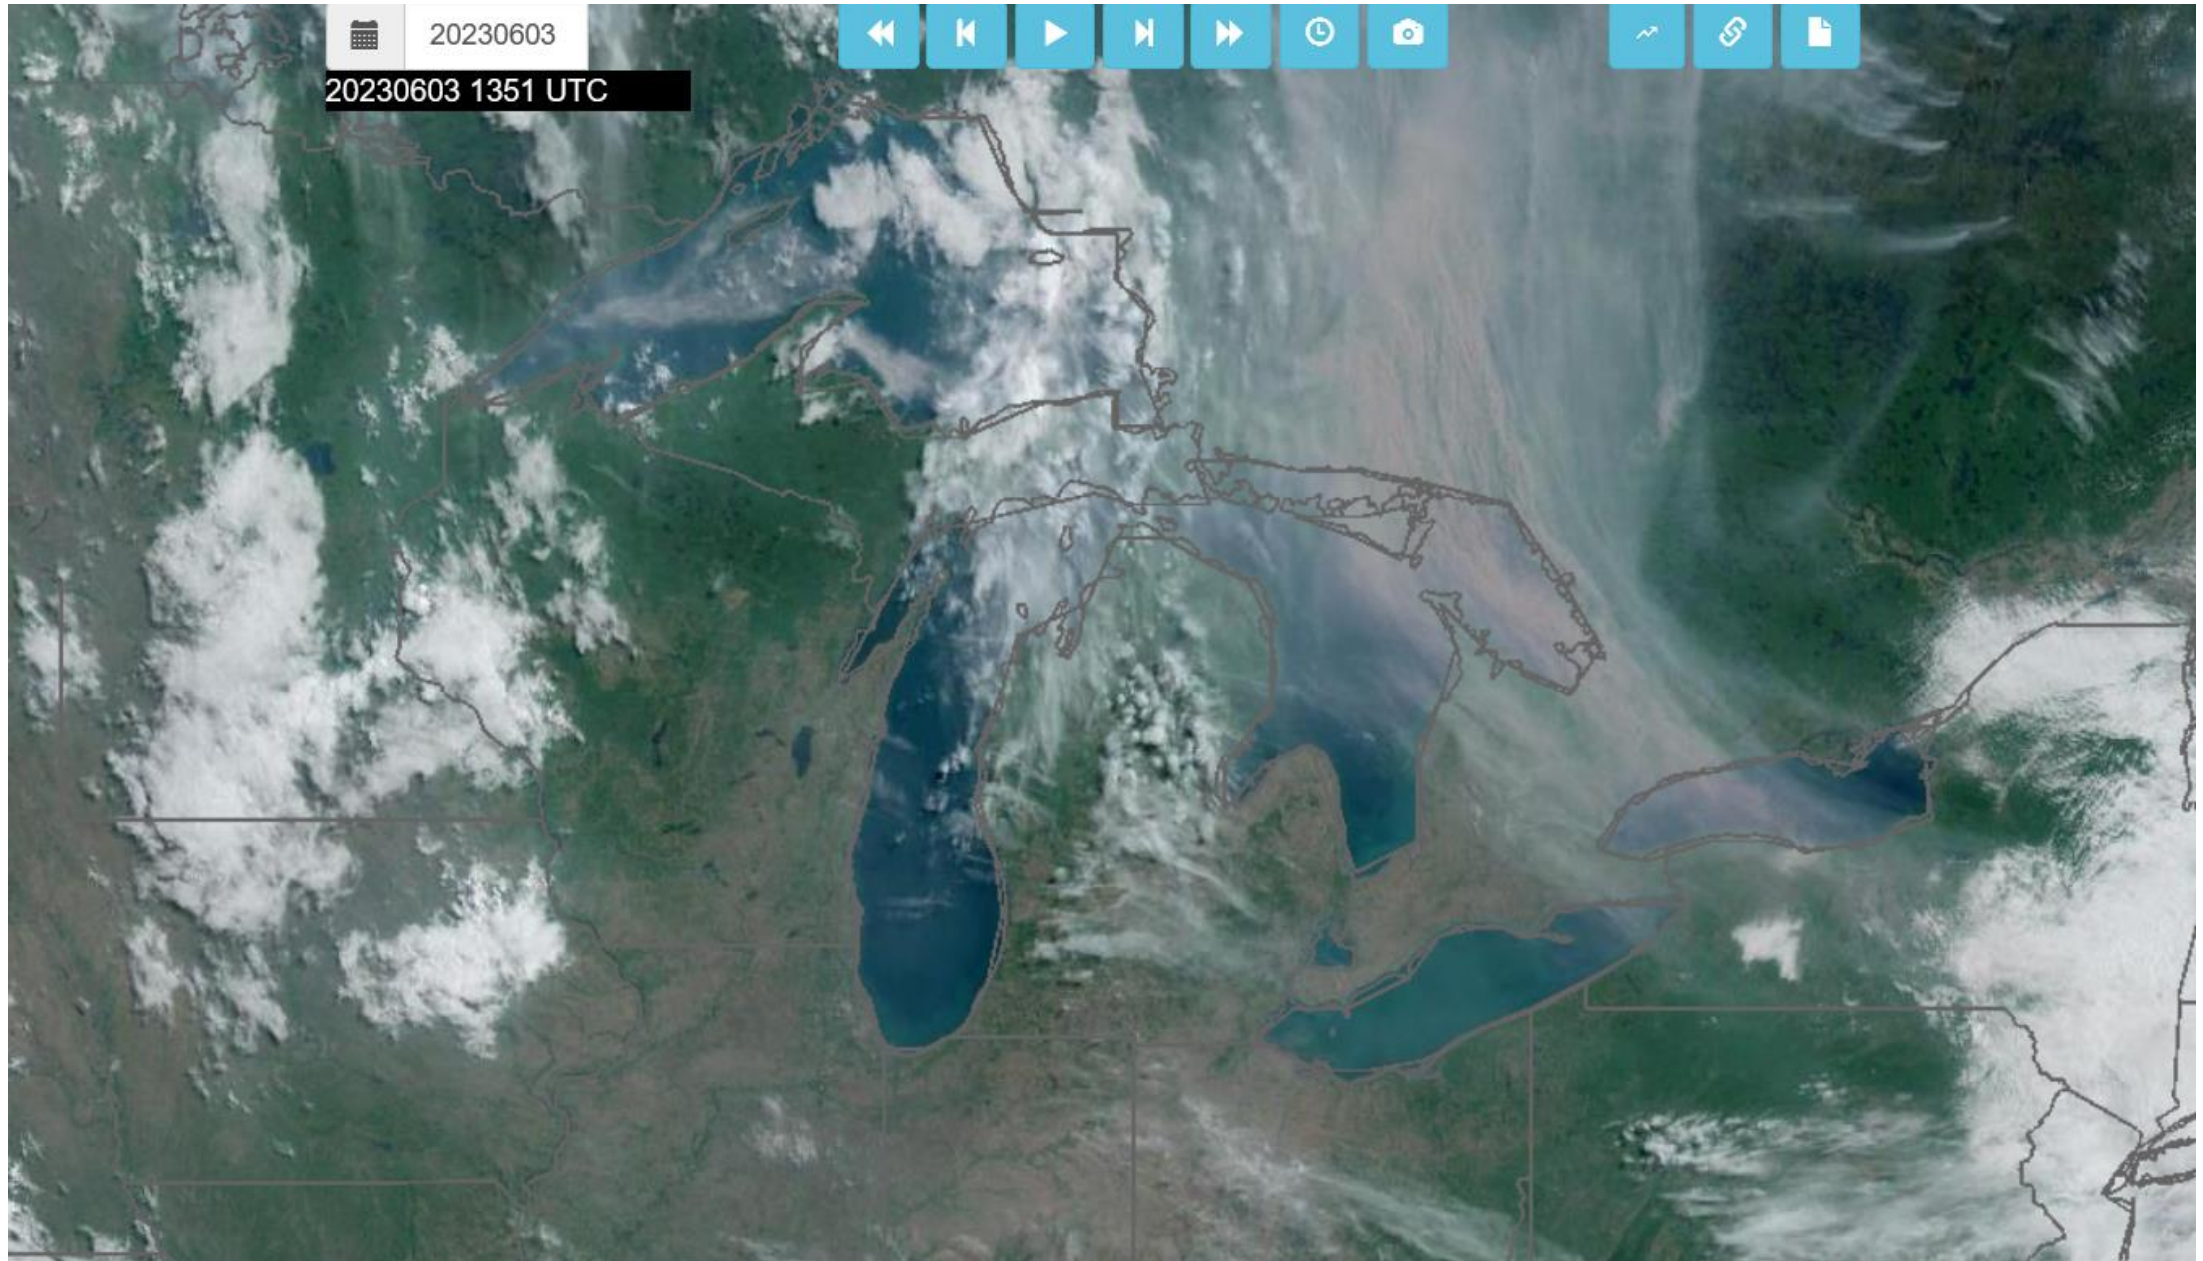

June 03, 2023