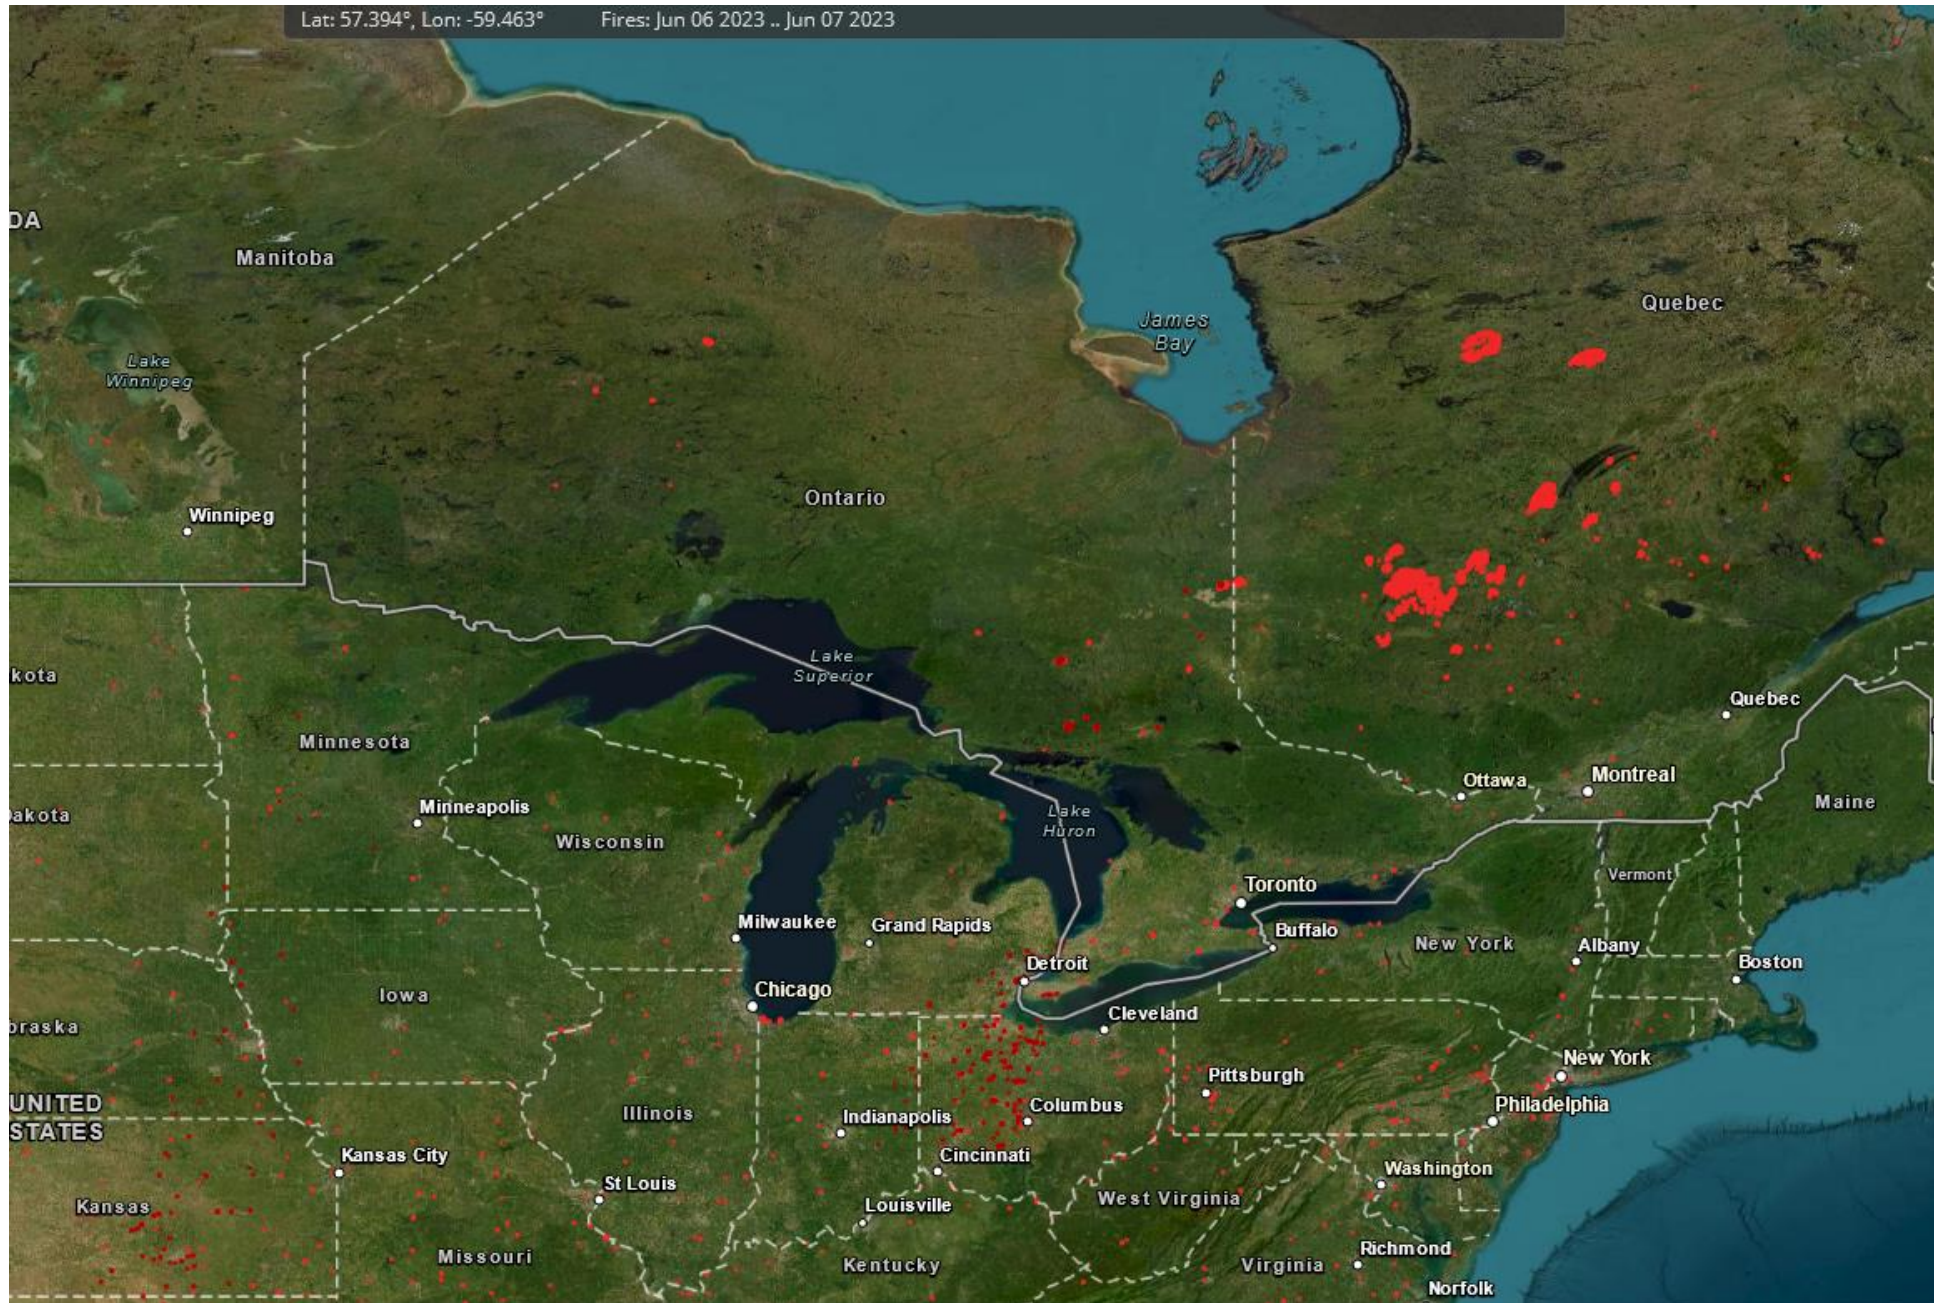

June 07, 2023