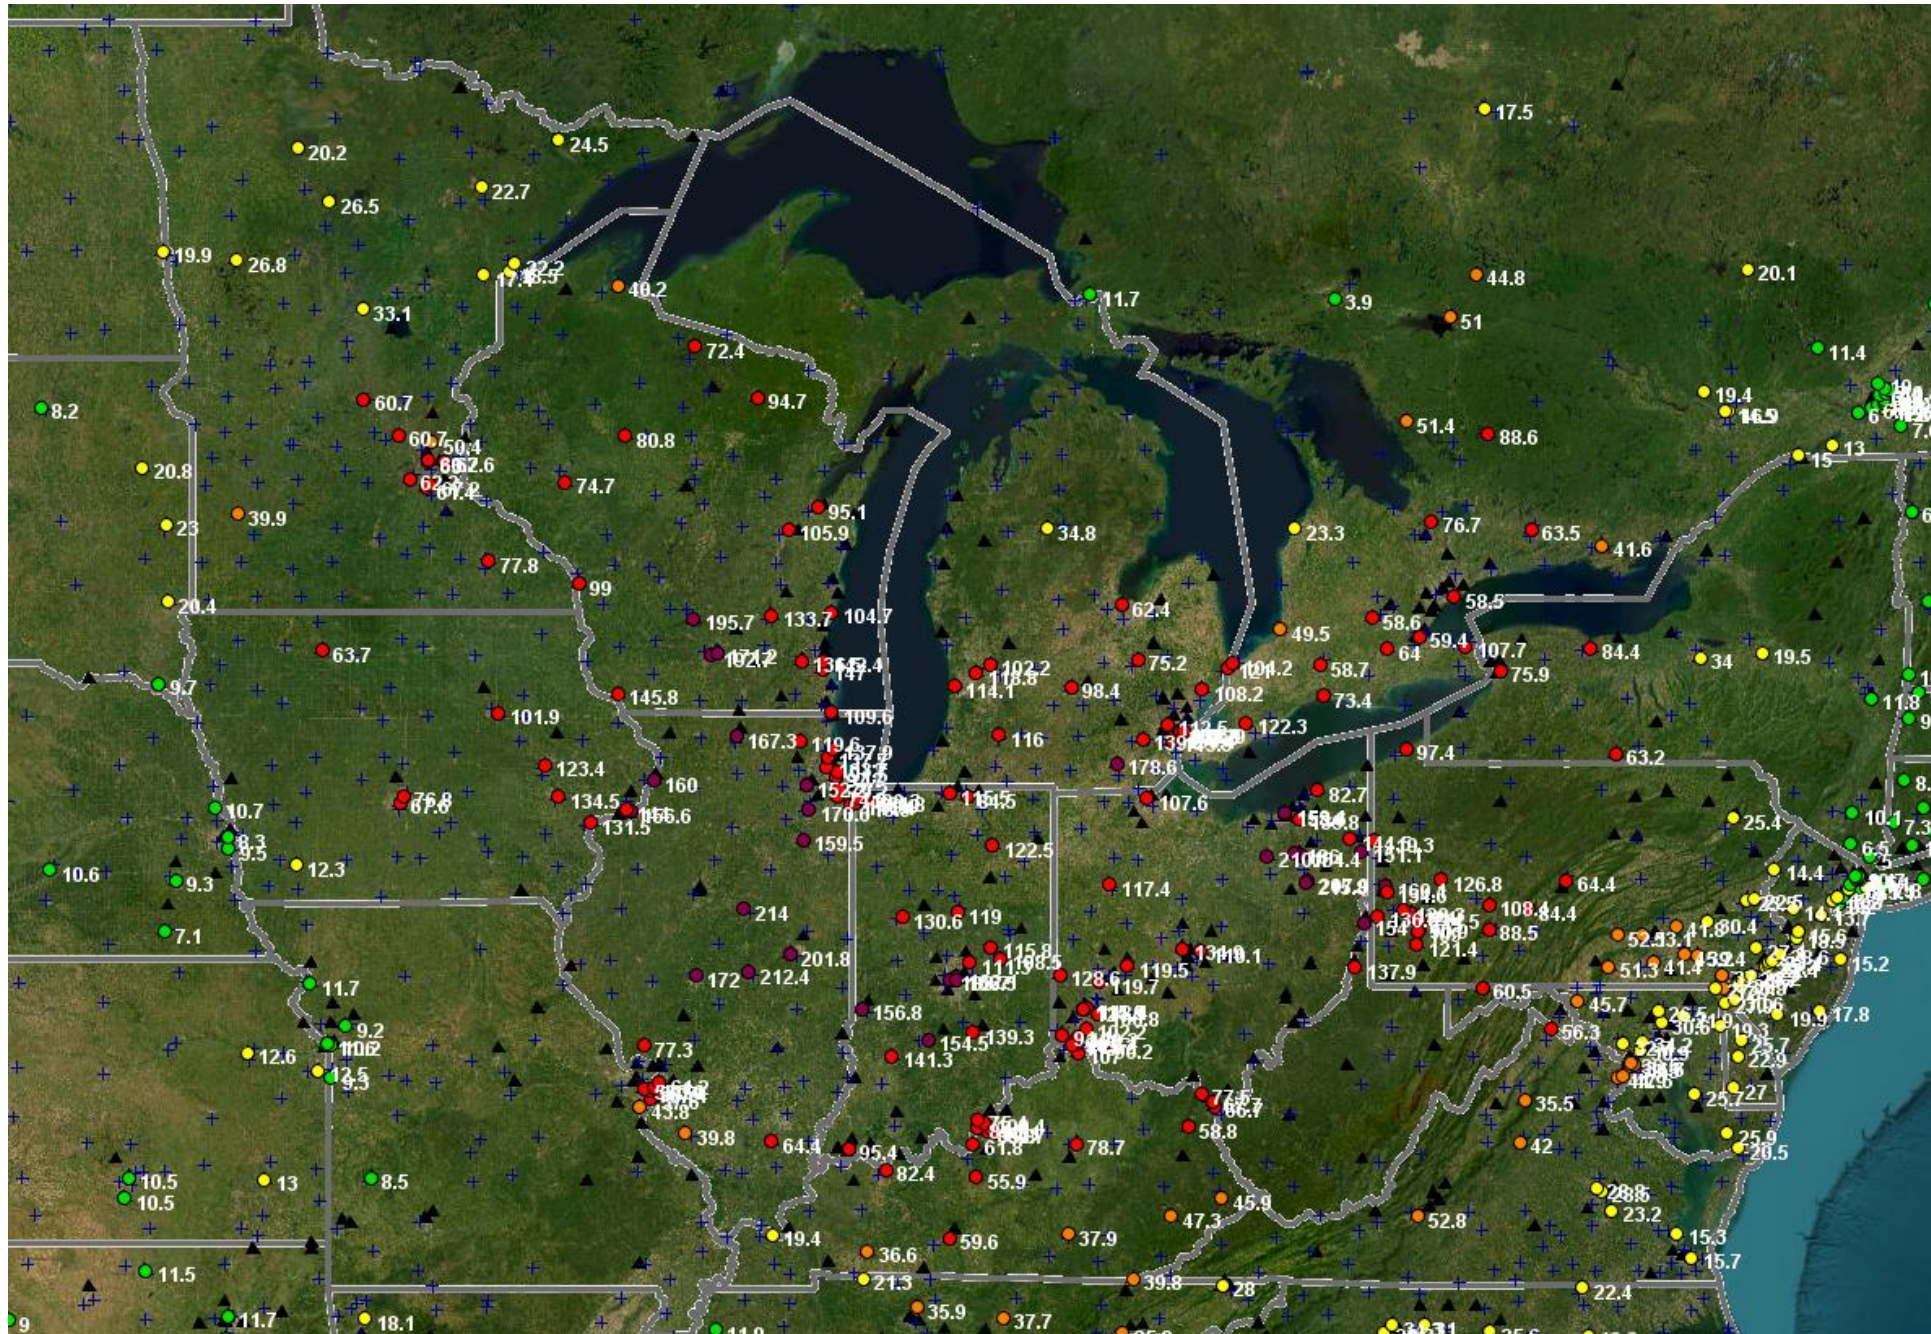

June 07, 2023

June 07, 2023

June 07, 2023

New York City

New York City

Date				7	7	6	6	6	2	9	8
yyyymmdd	Day	West	Central	Grand Rapids	Holland	Jenison	Kalamazoo	Flint	Houghton Lake	Lansing	Seney
20230527	Sat			9.9	9.6	9.8	12.5	12.1	8.6	11.9	5.9
20230528	Sun			12.8	10.9	12.0	18.1	15.7	10.0	13.9	7.4
20230529	Mon			11.1	12.9	14.0	17.1	15.5	10.9	11.1	9.3
20230530	Tue			13.3	11.5	12.4	14.0	14.4	11.0	12.8	10.3
20230531	Wed			9.5	6.6	8.9	9.7	14.4	12.6	9.8	12.0
20230601	Thu			11.1	11.4	10.4	11.6	13.4	11.5	10.7	13.9
20230602	Fri			14.0	10.9	12.9	18.7	14.2	13.4	14.4	12.9
20230603	Sat		1	25.2	16.0	23.3	25.6	23.3	33.1	28.5	36.8
20230604	Sun		1	26.7	23.2	26.2	14.2	13.5	27.2	17.9	47.6
20230605	Mon		1	23.6	15.1	22.3	21.9	20.3	26.5	22.1	40.4
20230606	Tue	1		31.2	28.1	32.7	37.2	26.8	23.7	27.0	10.1
20230607	Wed	1	2	36.1	15.7	27.5	28.8	41.8	20.4	52.4	8.7
20230608	Thu	2	1	37.3	20.4	40.9	29.1	28.1	19.8	49.8	7.8
20230609	Fri	1	1	23.6	14.3	19.6	37.5	29.2	25.2	38.2	12.5
20230610	Sat			22.7	17.9	24.0	23.7	17.2	16.0	19.5	9.8
20230611	Sun			13.0	10.6	13.5	18.0	15.2	9.8	13.7	6.8
20230612	Mon			7.6	3.6	7.2	9.1	10.2	7.2	8.7	6.7
20230613	Tue			9.2	10.4	9.0	10.6	11.7	7.8	9.2	6.0
20230614	Wed			8.6		7.5	8.4	13.0	7.8	8.8	9.3
20230615	Thu			10.7		11.3	15.9	11.7	8.8	11.3	9.6
20230616	Fri			22.3	19.4	19.6	22.6	28.2	19.0	28.5	8.3
20230617	Sat			26.4	22.4	25.8		25.2	10.4	16.3	7.3
20230618	Sun			33.4	23.3	32.0		19.7	19.9	21.5	18.9
20230619	Mon			20.0	0.0	19.1		20.5	17.7	18.5	16.7
20230620	Tue			21.5	23.5	21.7		18.7	16.9	19.6	17.4
20230621	Wed			16.7	21.7	17.3		12.8	12.5	18.2	17.3

Phew!!! Glad That's Done!!!!

What are the Odds of That Ever Happening Again???

June 27, 2023

June 27, 2023

June 27, 2023 – PM-2.5

Mackinac Bridge

Live

June 27, 2023 – PM-2.5 – 1st Statewide Action Day Advisory

June 28, 2023

June 28, 2023 – PM-2.5

June 28, 2023 – PM-2.5

June 28, 2023 – PM-2.5

June 28, 2023 – PM-2.5

June 29, 2023

June 29, 2023 – PM-2.5

June 29, 2023 – Ozone