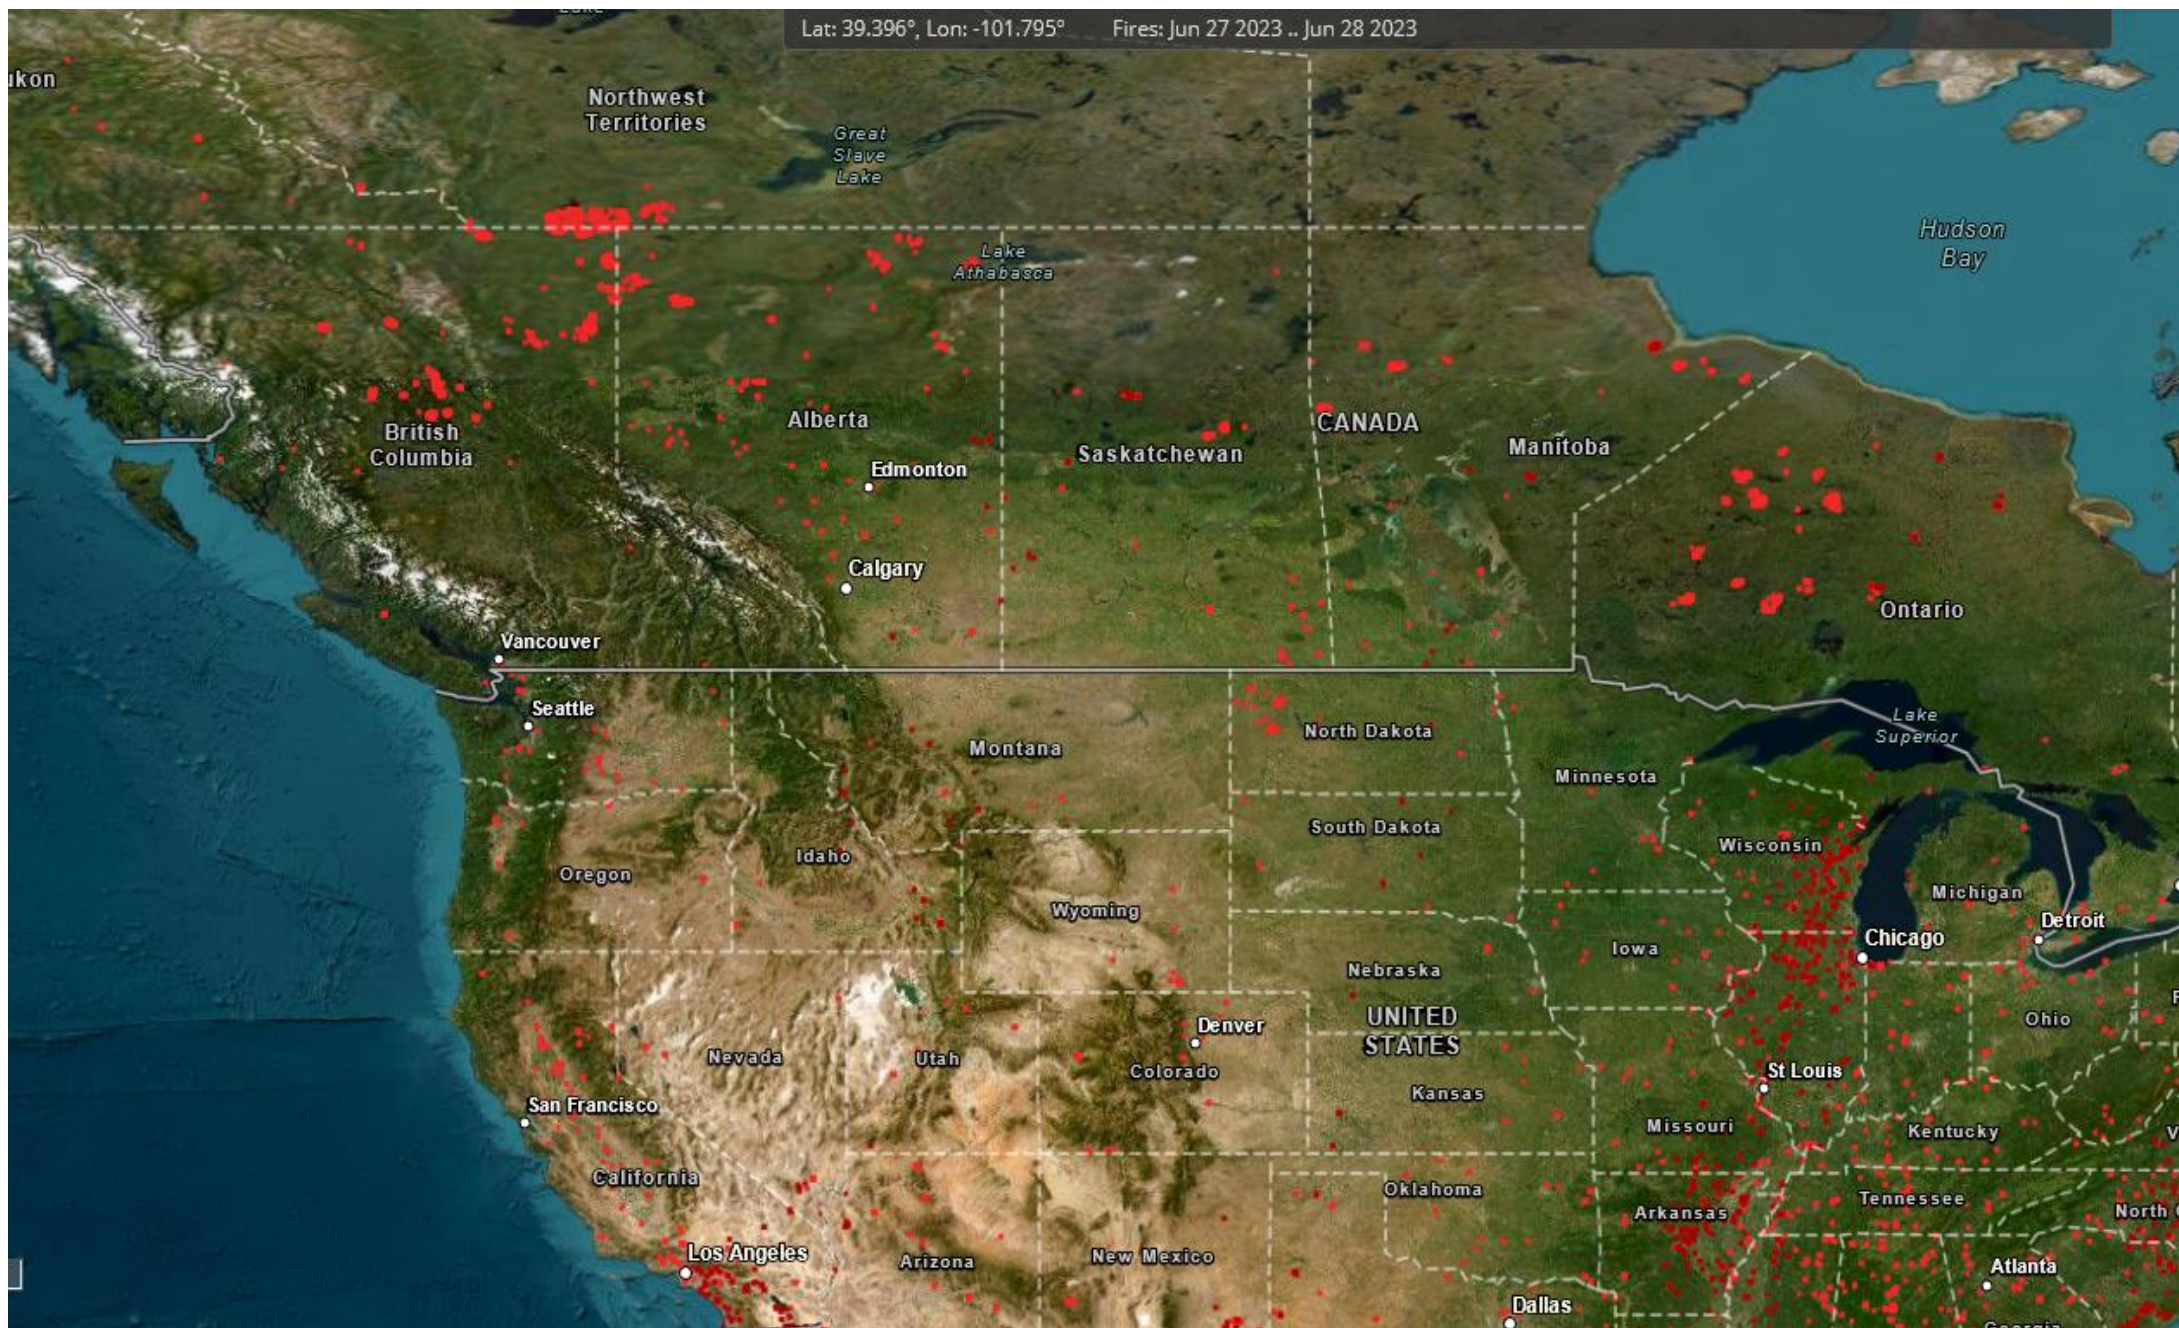

June 28, 2023

June 28, 2023 – PM-2.5

June 28, 2023 – PM-2.5

June 28, 2023 – PM-2.5

June 28, 2023 – PM-2.5

June 29, 2023

June 29, 2023 – PM-2.5

June 29, 2023 – Ozone