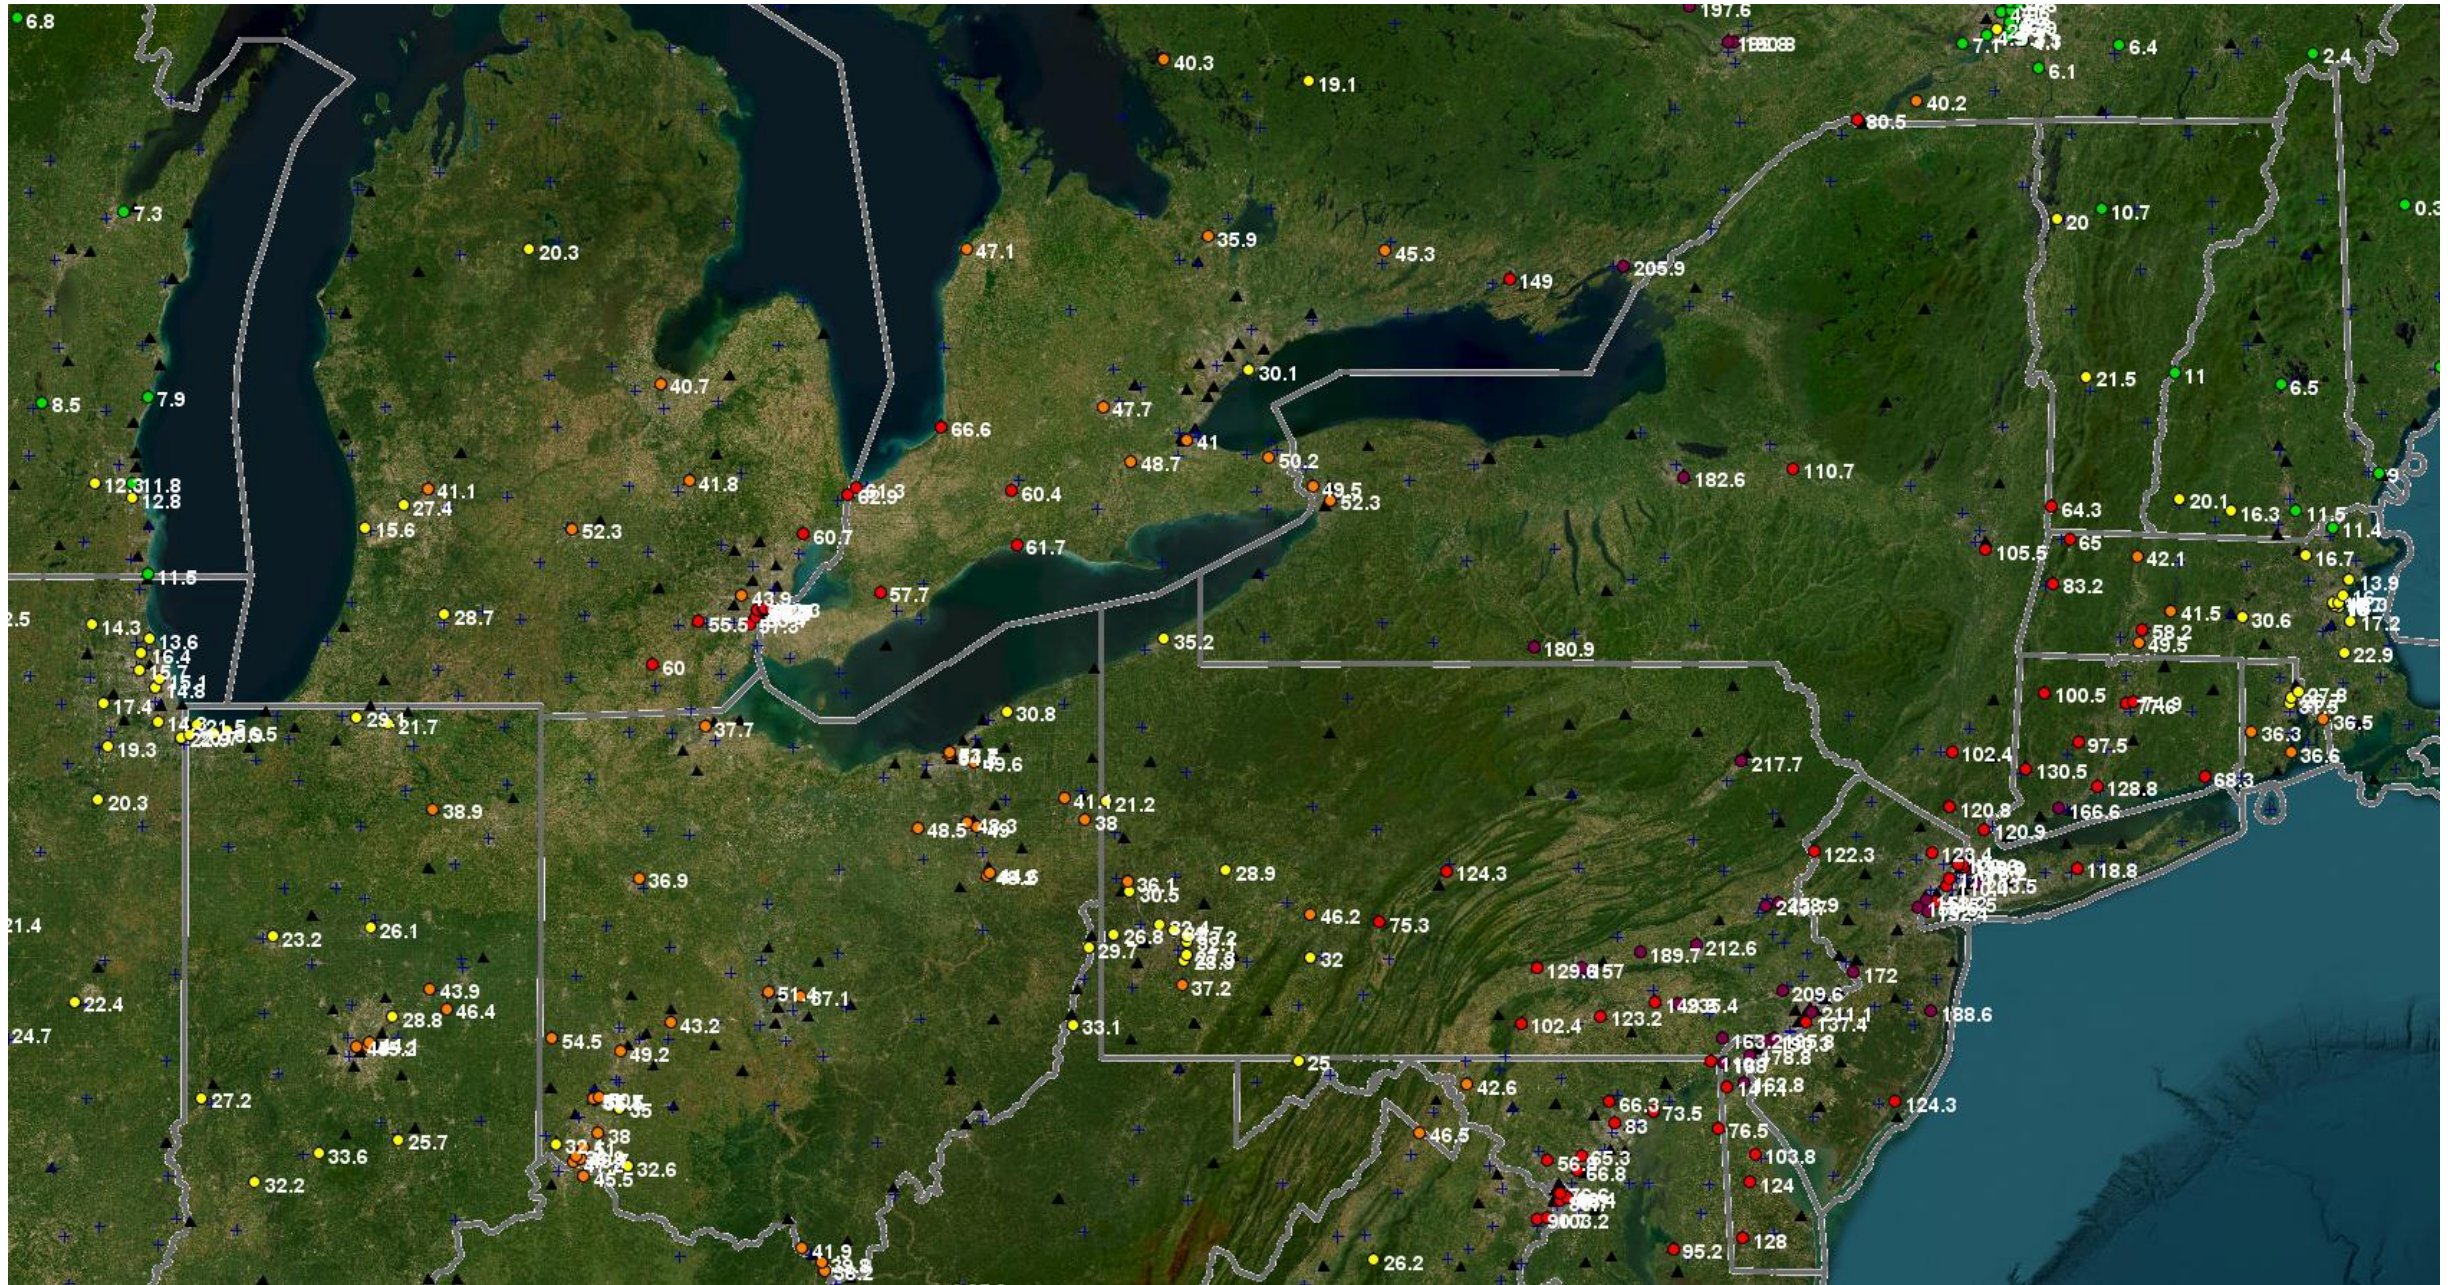

June 07, 2023