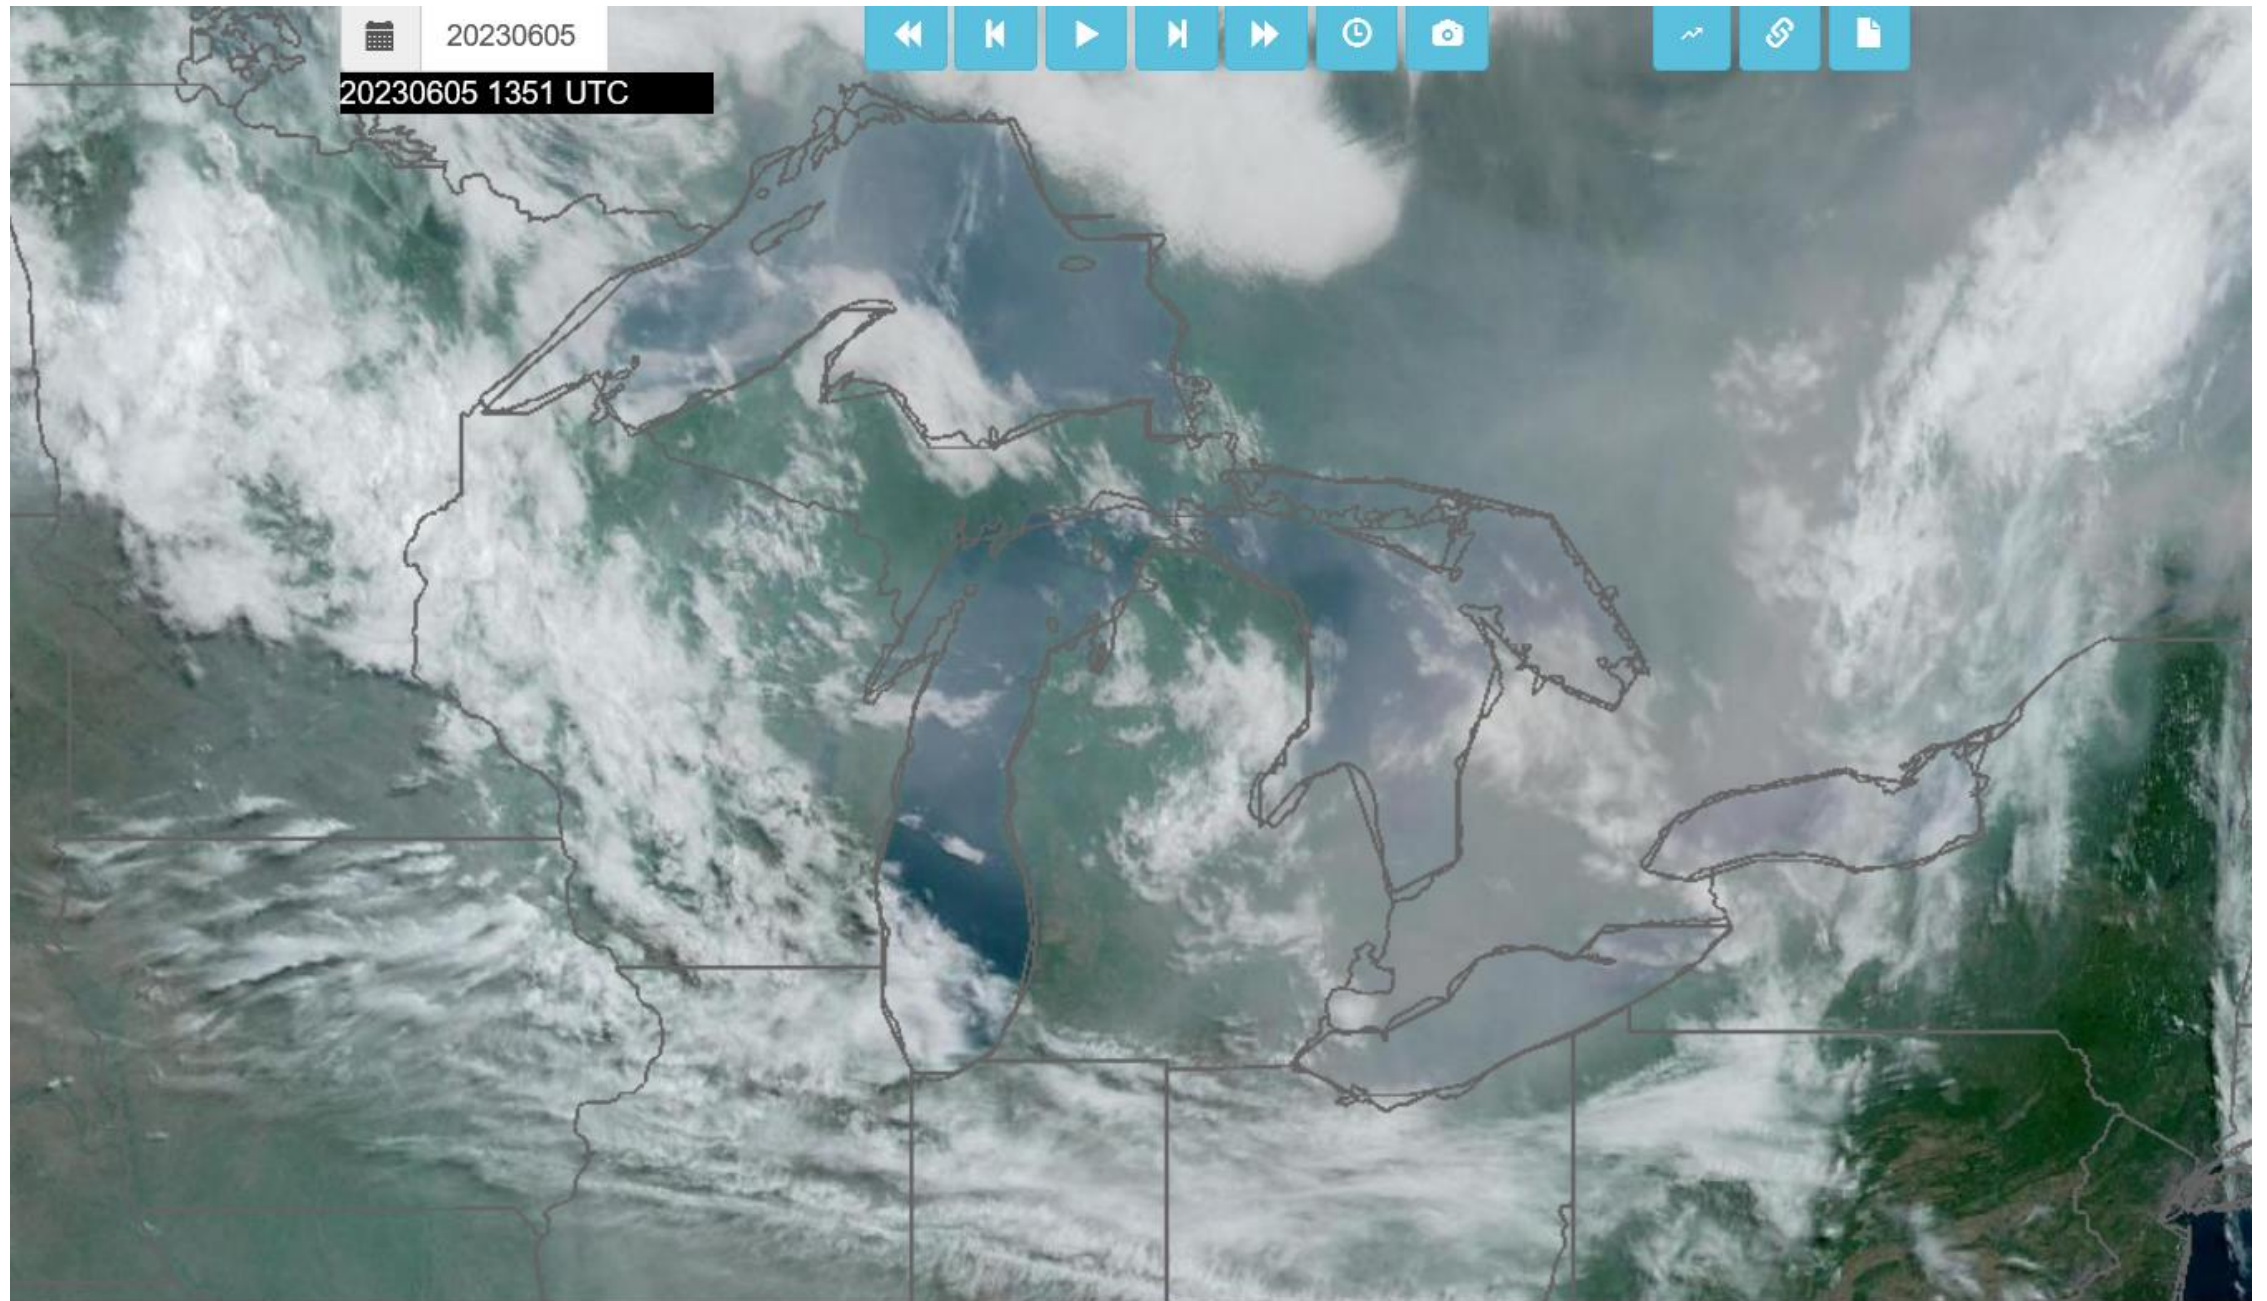

June 05, 2023