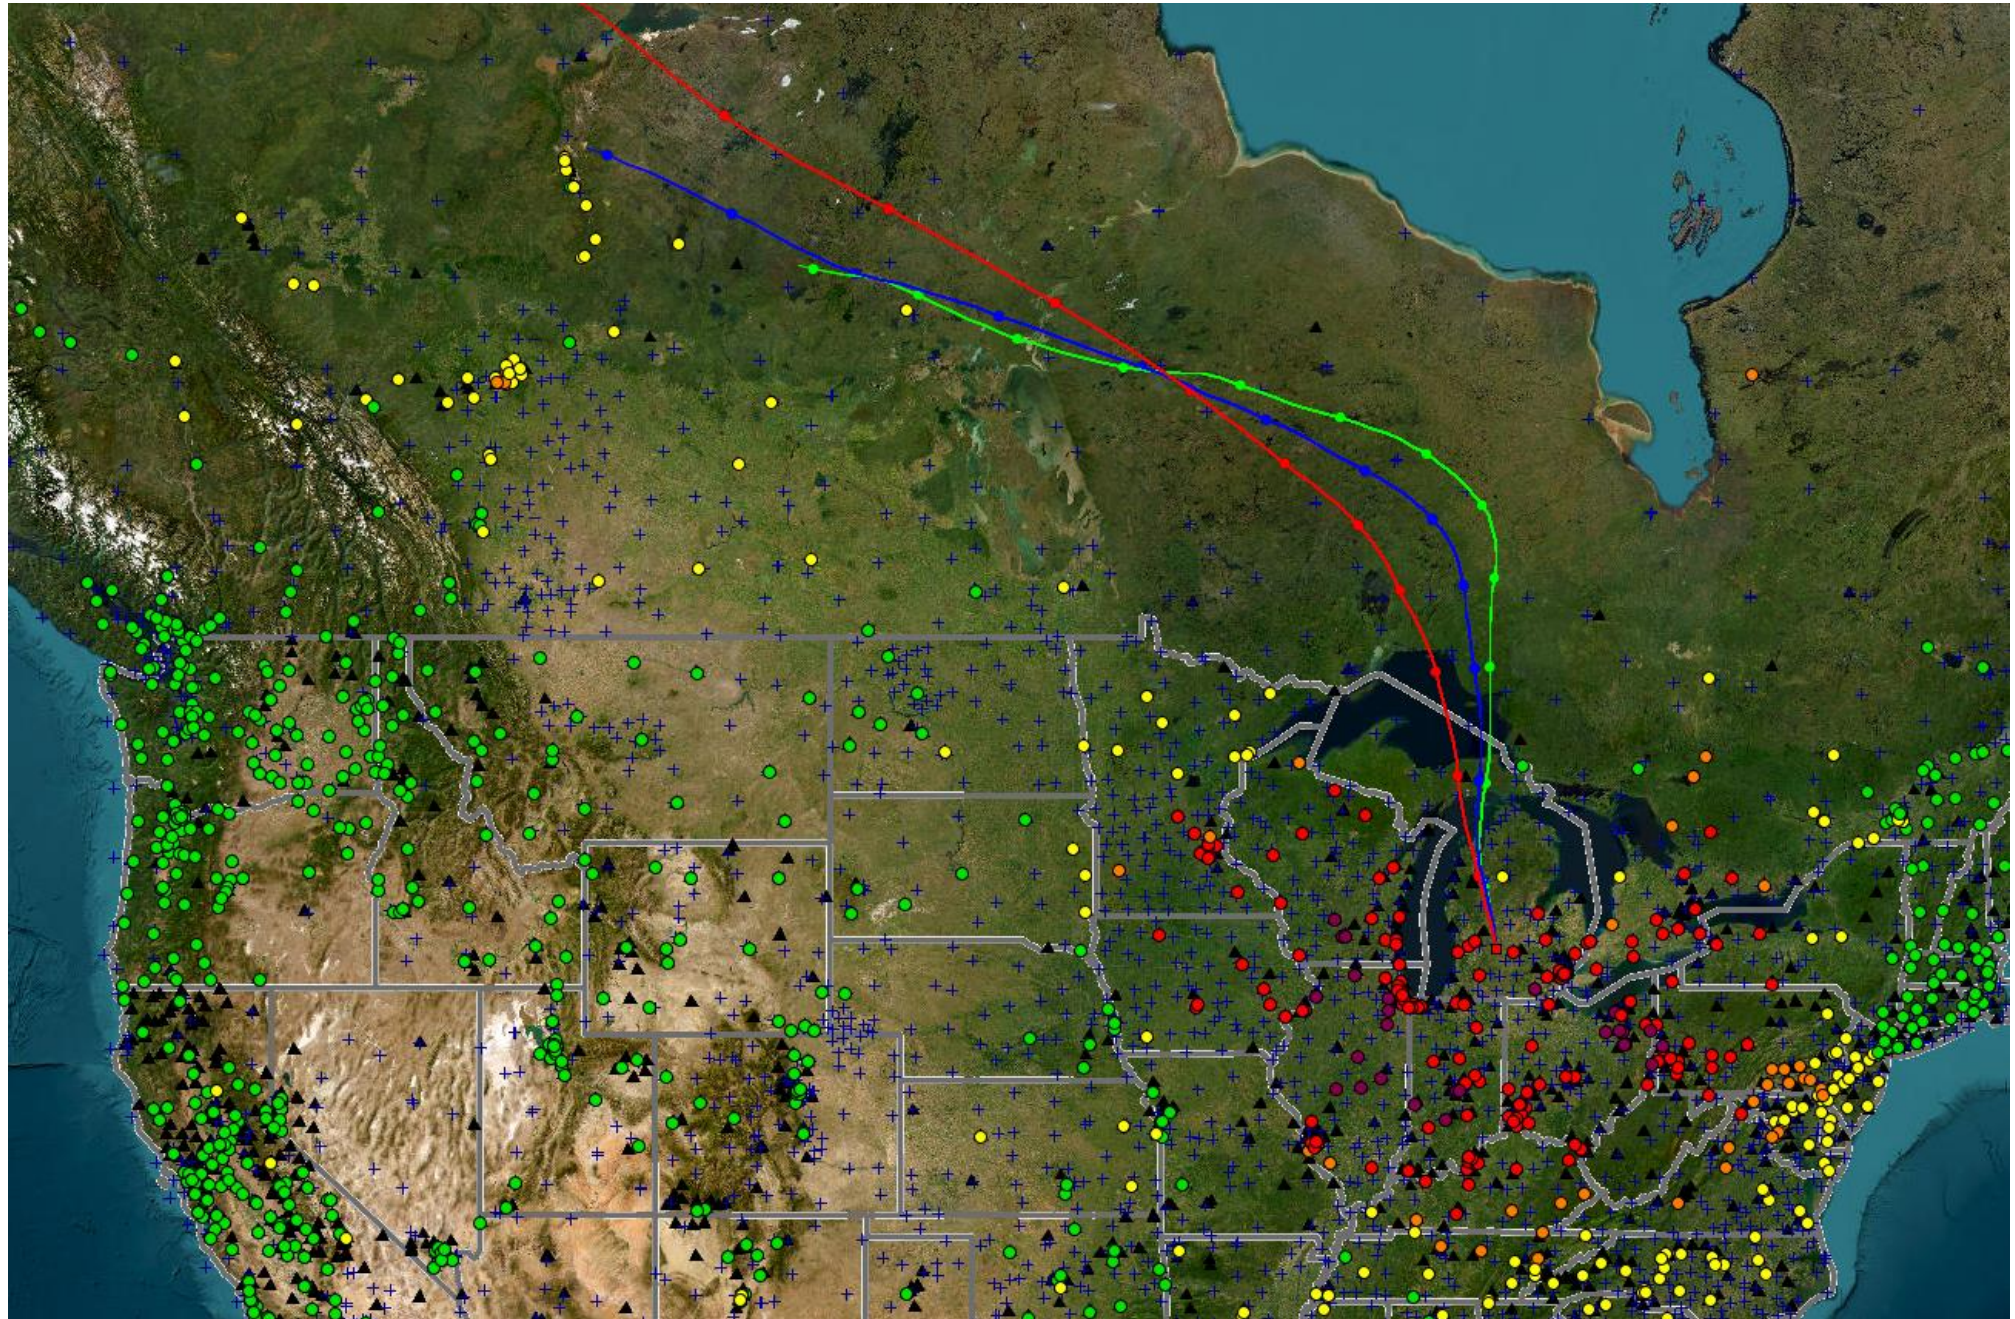

June 28, 2023

June 28, 2023 – PM-2.5

June 28, 2023 – PM-2.5

June 28, 2023 – PM-2.5

June 28, 2023 – PM-2.5

June 29, 2023

June 29, 2023 – PM-2.5

June 29, 2023 – Ozone