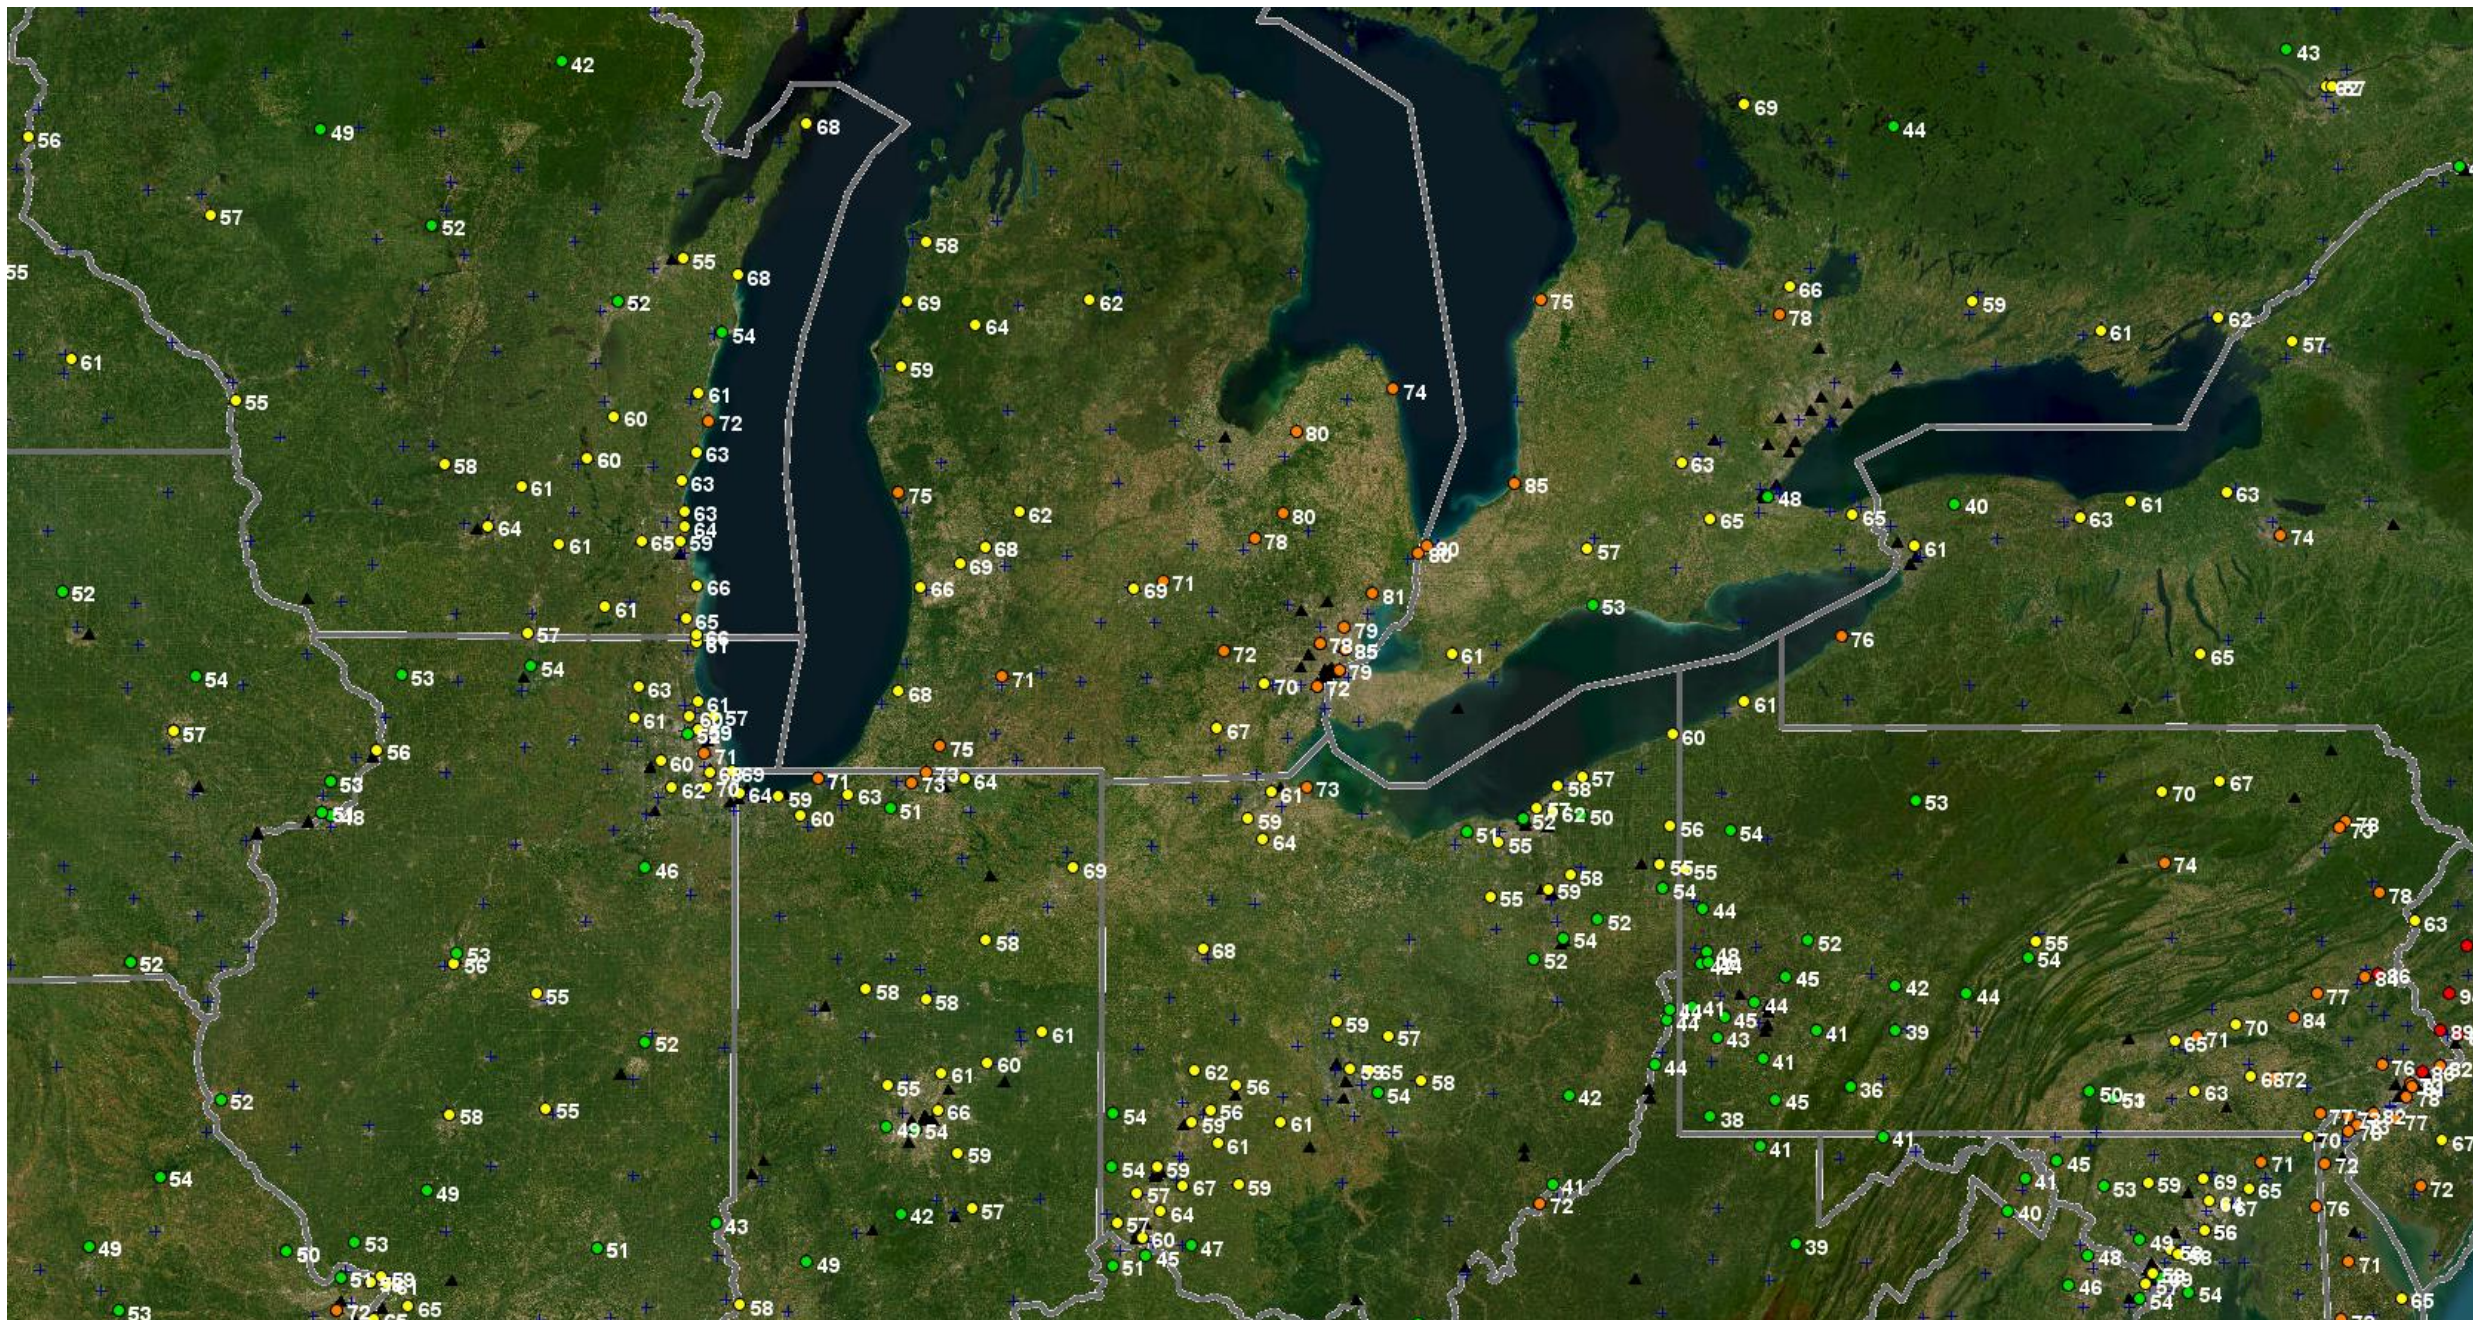

June 30, 2023 – Ozone