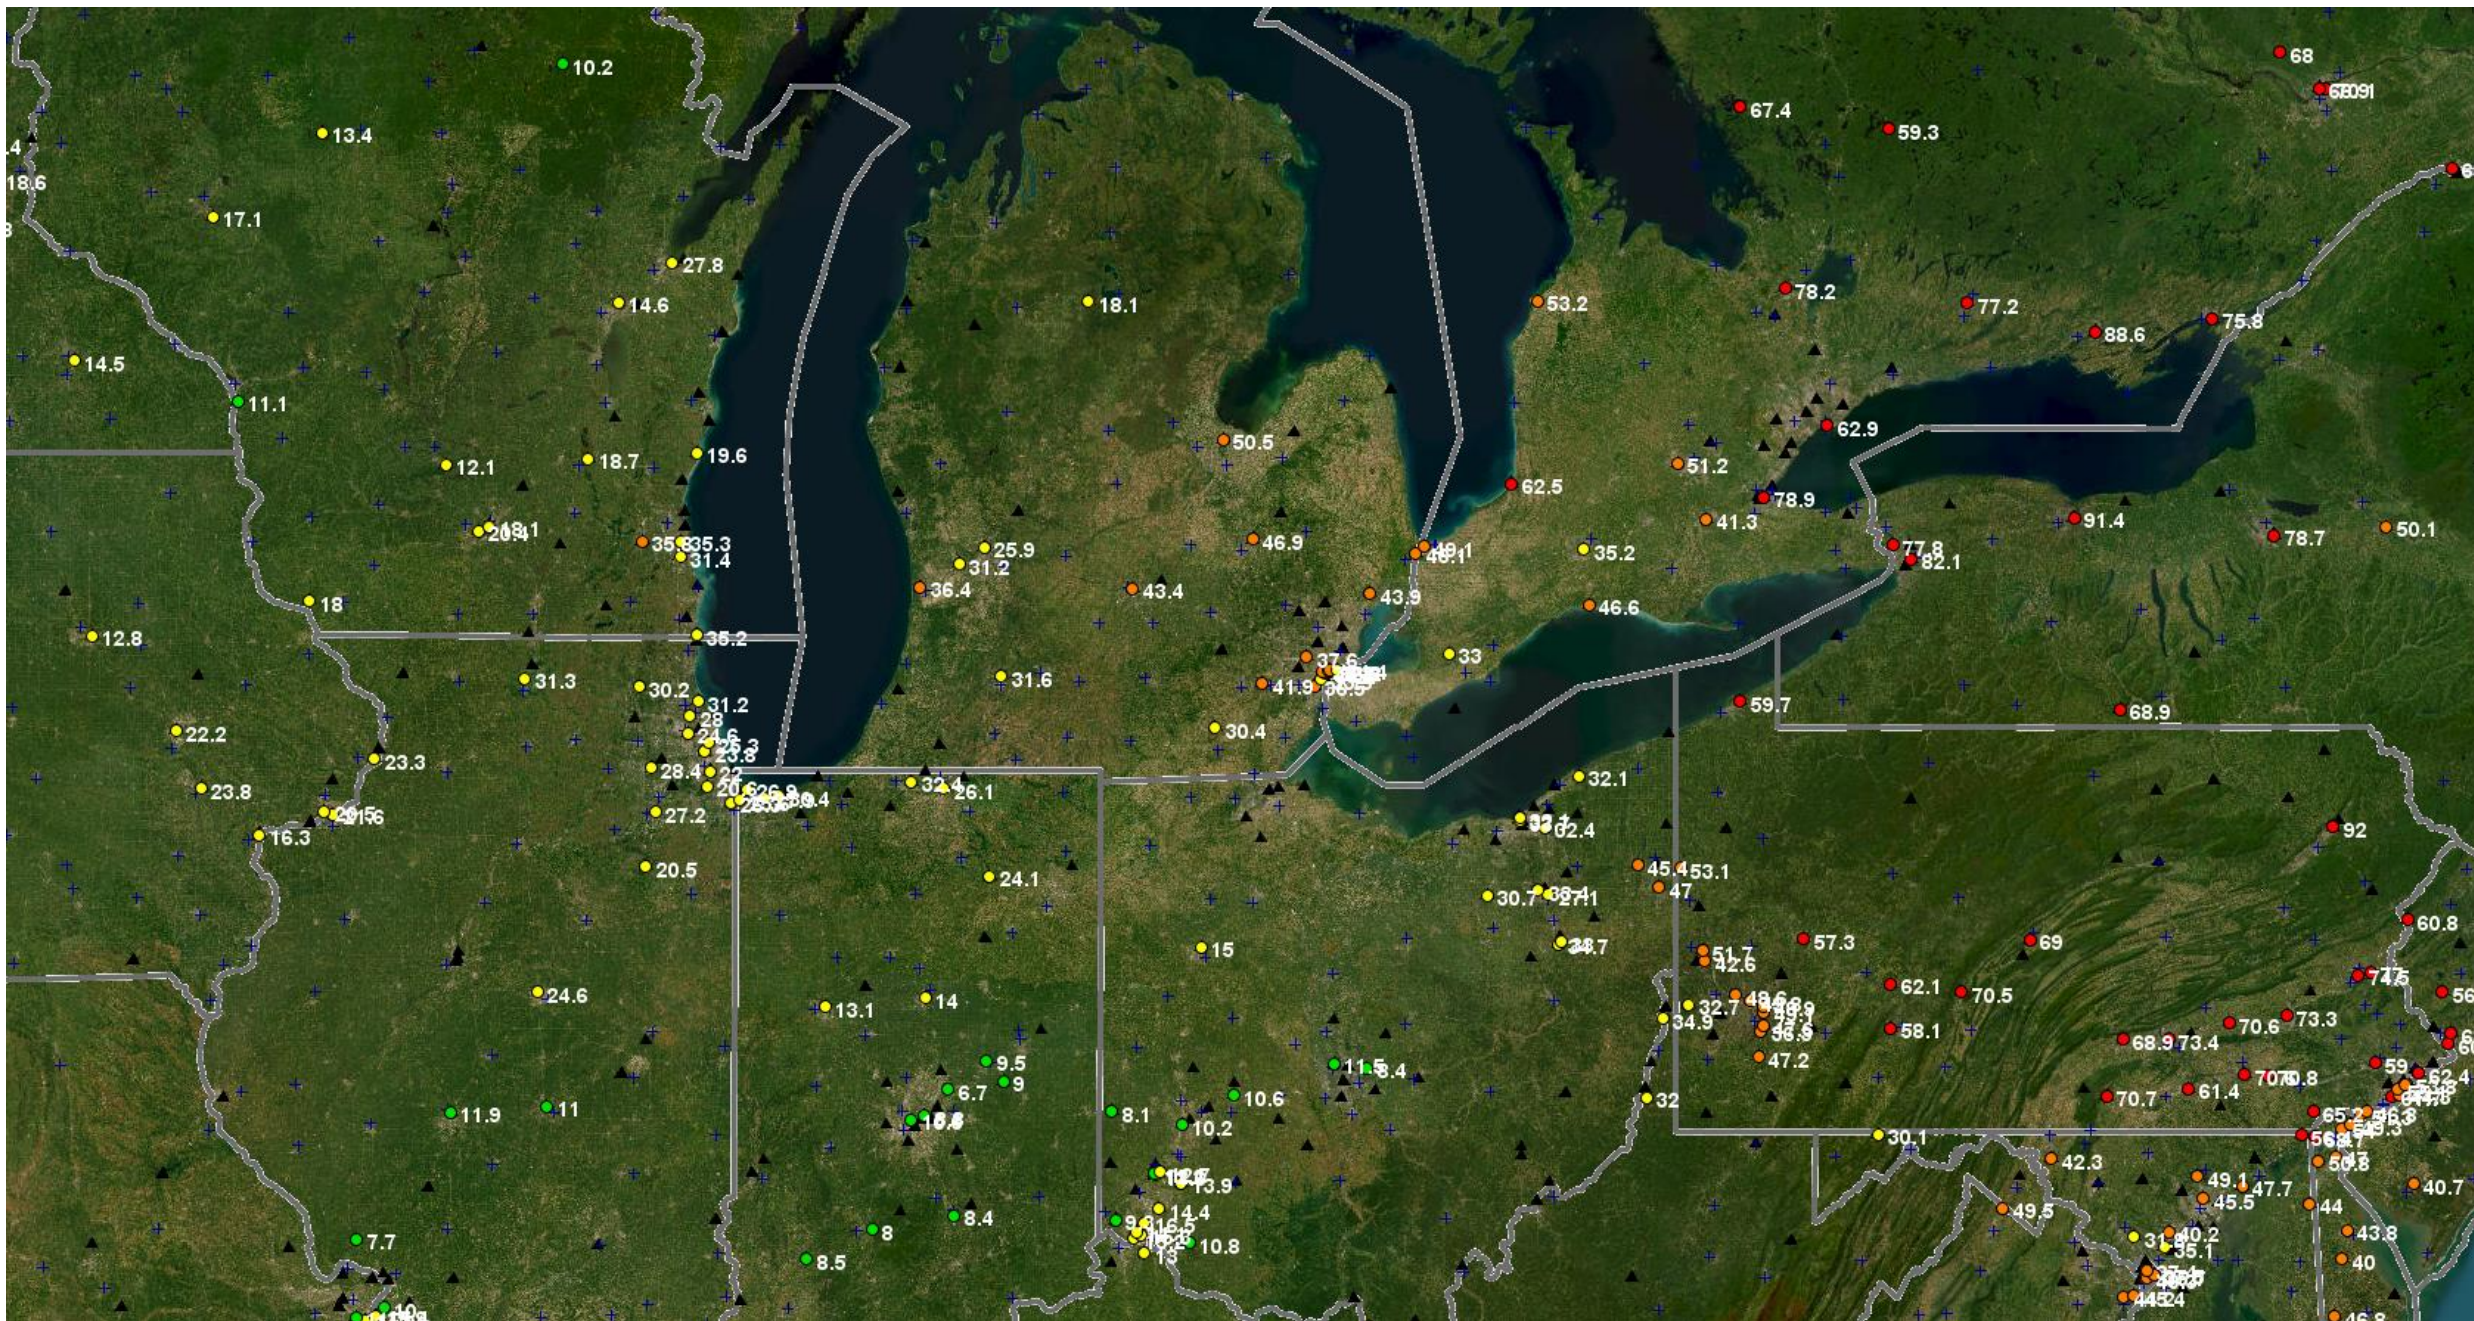

June 30, 2023 – PM-2.5