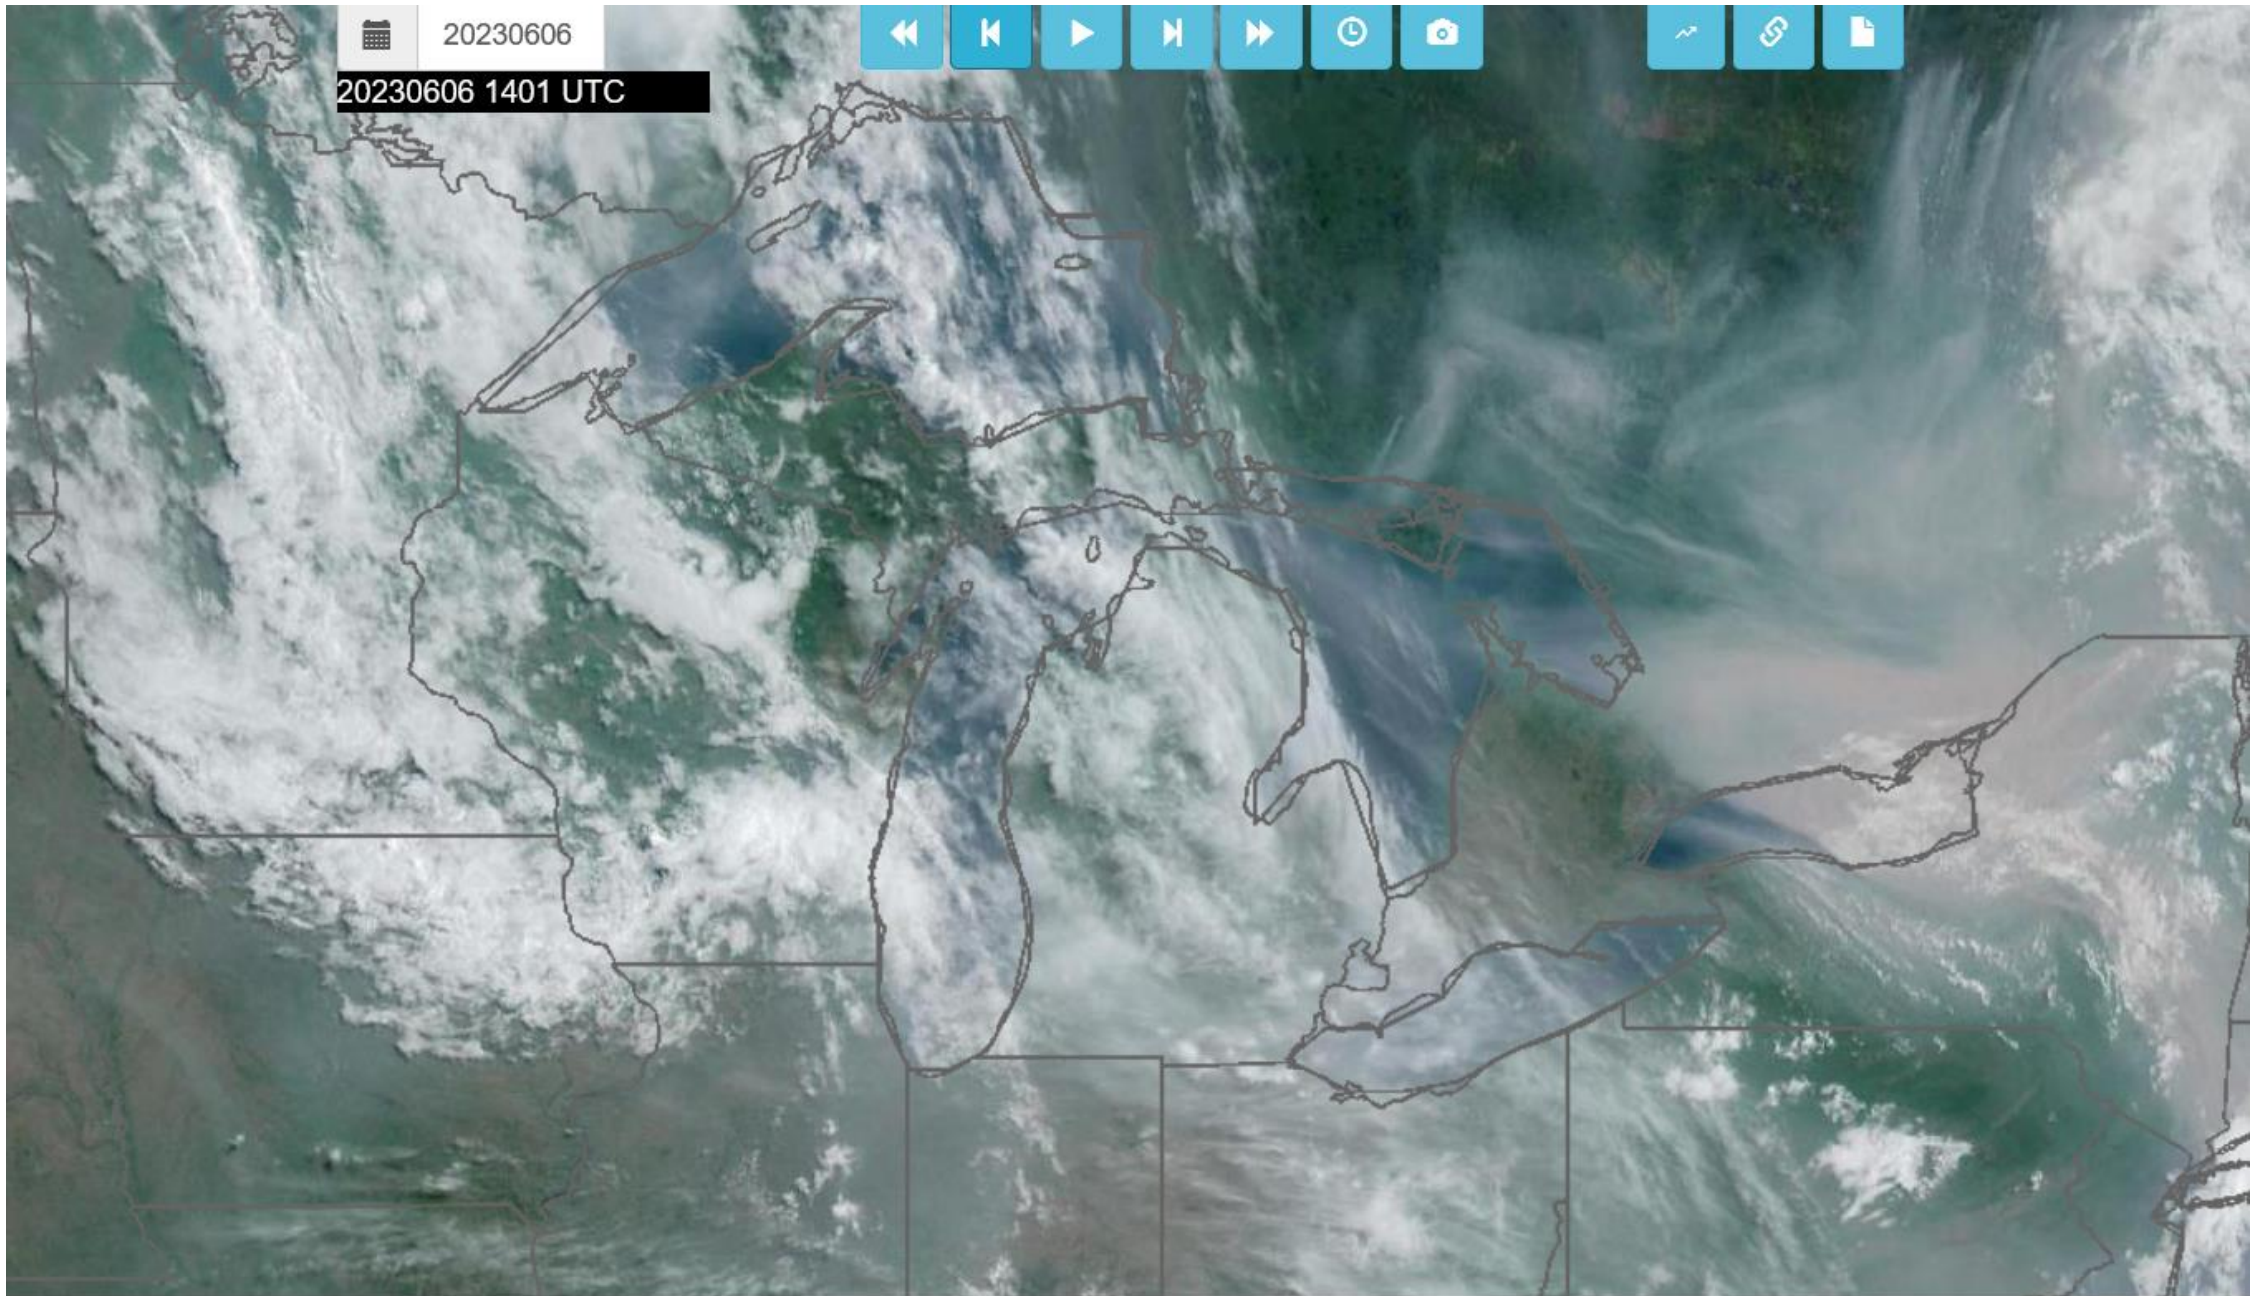

June 06, 2023